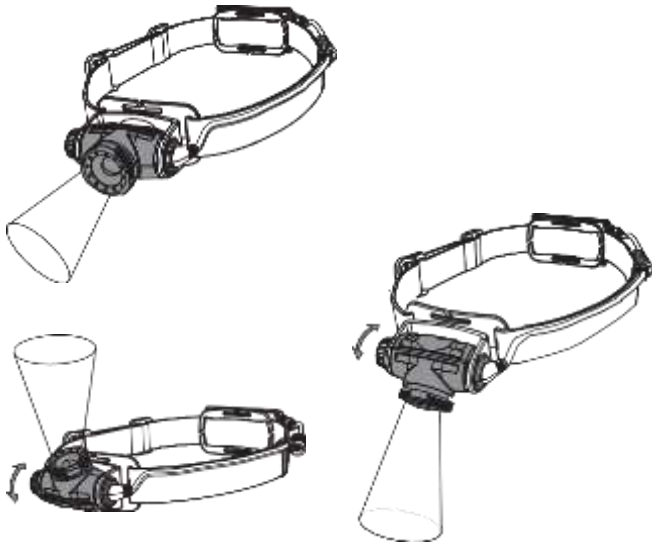

H5 Core

H5R Core

H5R Work

Battery Replacement (H5 Core)

Operation

Transportation Lock

Magnetic Charging System (H5R)

Boost

Battery Indicator (H5R)

Backup Mode

Lamp Head Rotation

Further Information

Advanced Focus System

Helmet Fixing Clips (H5RWork)

Protective Covers (H5RWork)

Transparent Silicone Helmet Band (H5RWork)