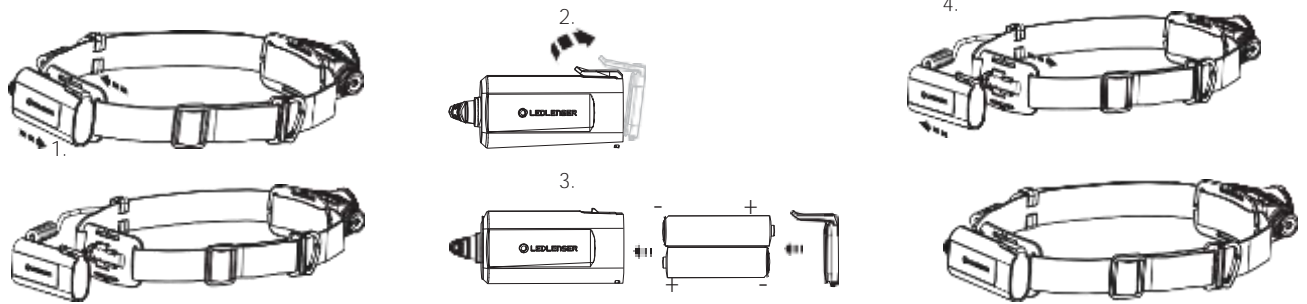

H5 Core

H5R Core

H5R Work

Battery Replacement (H5 Core)

Operation

Transportation Lock

Magnetic Charging System (H5R)

Boost

Battery Indicator (H5R)

Backup Mode

Lamp Head Rotation

Further Information

Advanced Focus System

Helmet Fixing Clips (H5RWork)

Protective Covers (H5RWork)

Transparent Silicone Helmet Band (H5RWork)