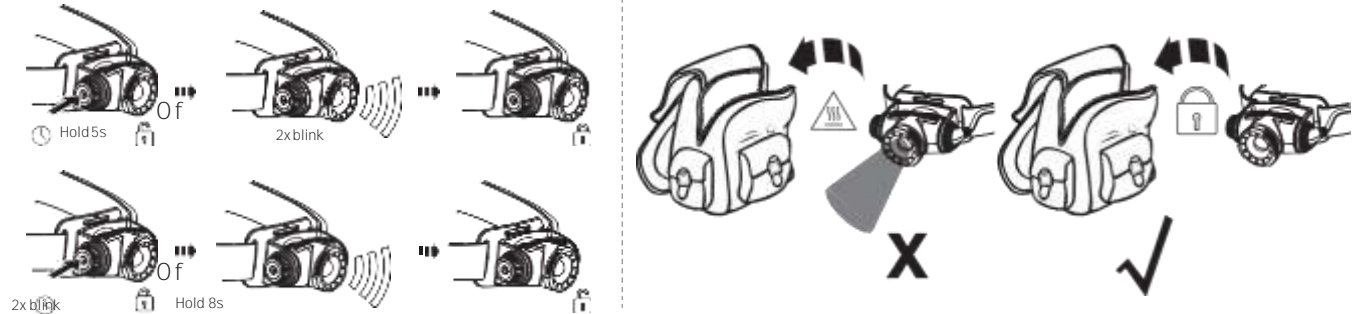

H5 Core

H5R Core

H5R Work

Battery Replacement (H5 Core)

Operation

Transportation Lock

Magnetic Charging System (H5R)

Boost

Battery Indicator (H5R)

Backup Mode

Lamp Head Rotation

Further Information

Advanced Focus System

Helmet Fixing Clips (H5RWork)

Protective Covers (H5RWork)

Transparent Silicone Helmet Band (H5RWork)