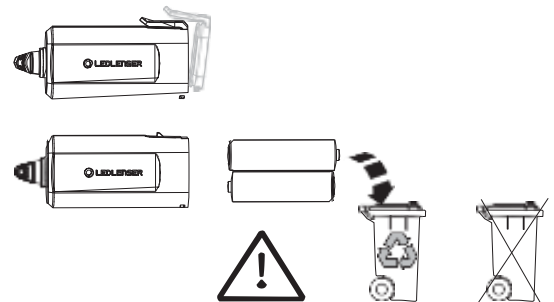

Recycling (H5 Core)

Ledlenser GmbH & Co. KG
Kronenstr. 5-7 • 42699 Solingen • Germany
Phone +49 212/5948-0 Fax +49 212/5948-200
info@ledlenser.com

H5 Series OUG_V.01
10.06.2020
1J12A0345