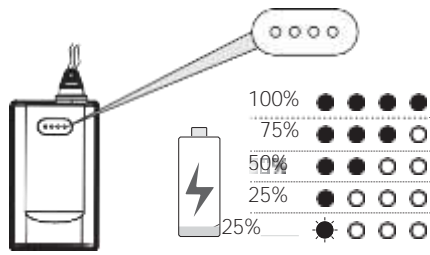

H5 Core

H5R Core

H5R Work

Battery Replacement (H5 Core)

Operation

Transportation Lock

Magnetic Charging System (H5R)

Boost

Battery Indicator (H5R)

Backup Mode

Lamp Head Rotation

Further Information

Advanced Focus System

Helmet Fixing Clips (H5RWork)

Protective Covers (H5RWork)

Transparent Silicone Helmet Band (H5RWork)