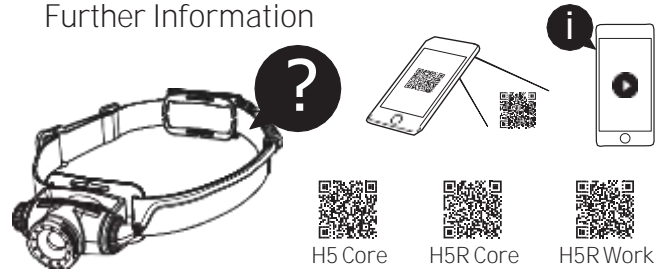

Battery Indicator (H5R)

Backup Mode

Lamp Head Rotation

Further Information

Advanced Focus System

Helmet Fixing Clips (H5RWork)

Protective Covers (H5RWork)

Transparent Silicone Helmet Band (H5RWork)