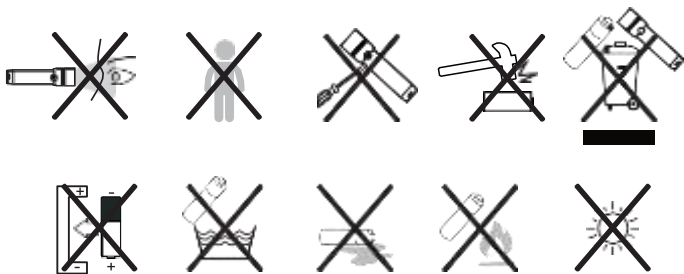

Recycling (H5 Core)

Ledlenser GmbH & Co. KG
Kronenstr. 5-7 • 42699 Solingen • Germany
Phone +49 212/5948-0 Fax +49 212/5948-200
info@ledlenser.com

H5 Series OUG_V.01
10.06.2020
1J12A0345