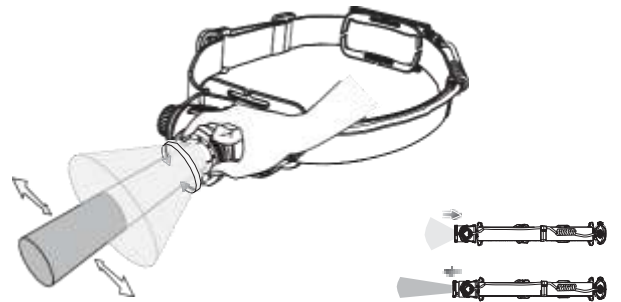

H5 Core

H5R Core

H5R Work

Battery Replacement (H5 Core)

Operation

Transportation Lock

Magnetic Charging System (H5R)

Boost

Battery Indicator (H5R)

Backup Mode

Lamp Head Rotation

Further Information

Advanced Focus System

Helmet Fixing Clips (H5RWork)

Protective Covers (H5RWork)

Transparent Silicone Helmet Band (H5RWork)