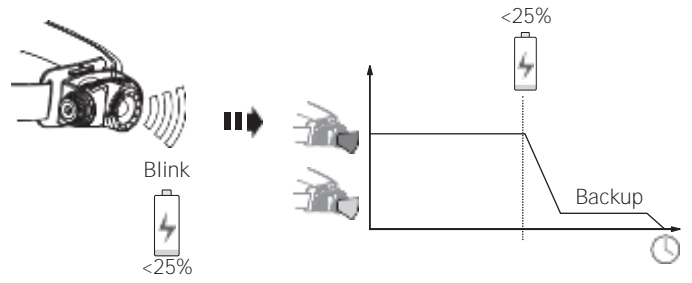

H5 Core

H5R Core

H5R Work

Battery Replacement (H5 Core)

Operation

Transportation Lock

Magnetic Charging System (H5R)

Boost

Battery Indicator (H5R)

Backup Mode

Lamp Head Rotation

Further Information

Advanced Focus System

Helmet Fixing Clips (H5RWork)

Protective Covers (H5RWork)

Transparent Silicone Helmet Band (H5RWork)