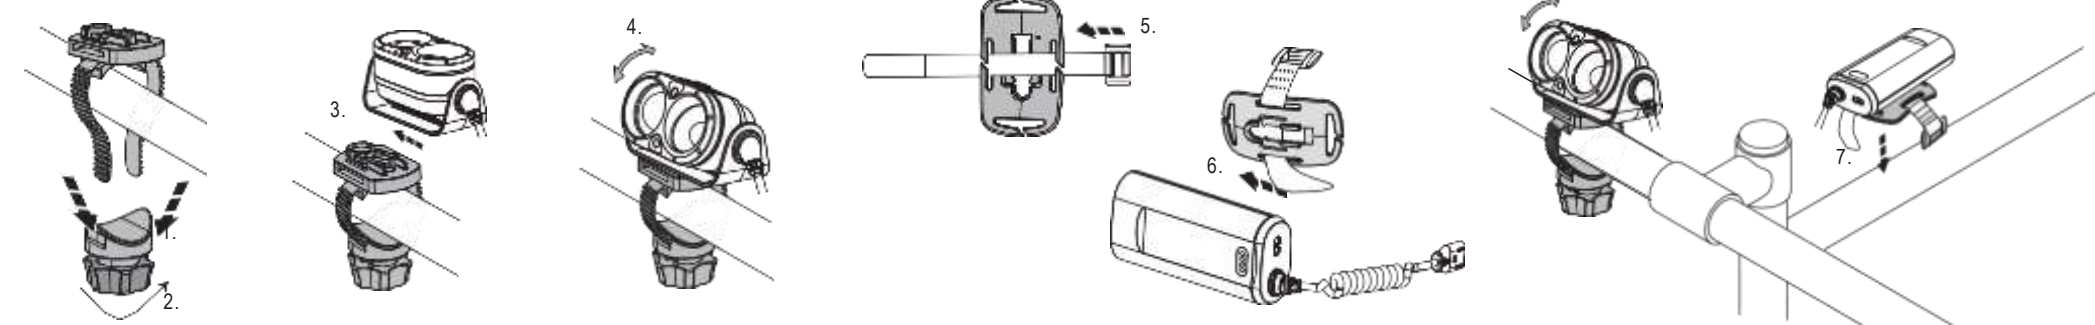

Universal Mounting Bracket (H19R Signature)