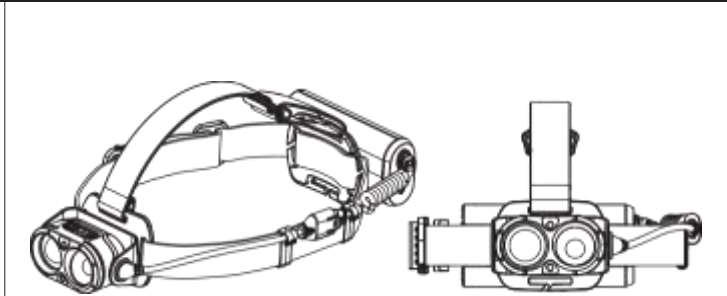

H19R Core

H19R Signature

Operation

Battery Replacement

Transportation Lock

Red Mode

App Mode

Battery Indicator

Backup Mode

Lamp Head Rotation

Magnetic Charging System

Extension Cable (H19R Signature)

Helmet Fixing Clips (H19R Signature)

GoPro Mount (H19R Signature)

Tripod Mount (H19R Signature)

Helmet Connecting System (H19R Signature)