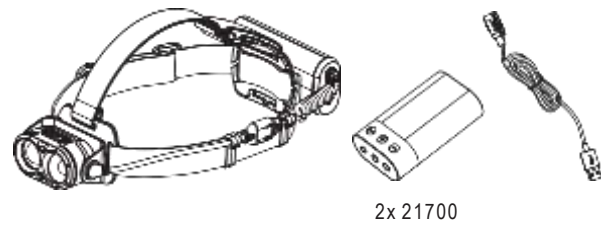

H19R Core

H19R Signature

Operation

Battery Replacement

Transportation Lock

Red Mode

App Mode

Battery Indicator

Backup Mode

Lamp Head Rotation

Magnetic Charging System

Extension Cable (H19R Signature)

Helmet Fixing Clips (H19R Signature)

GoPro Mount (H19R Signature)

Tripod Mount (H19R Signature)

Helmet Connecting System (H19R Signature)