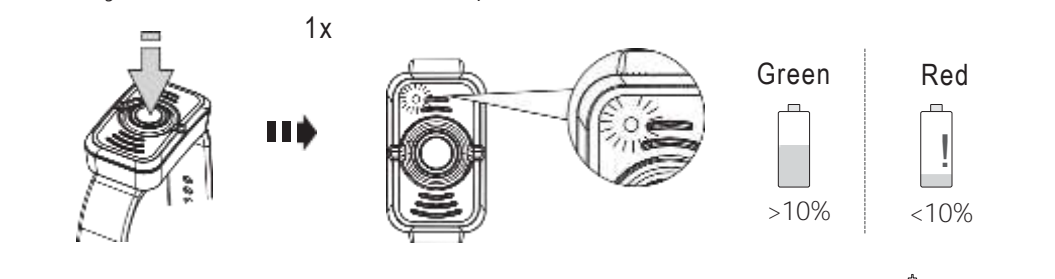

Universal Mounting Bracket (H19R Signature)

Recycling

Remote Control (H19R Signature)

Further Information

Battery Indicator (Remote Control)

Battery Replacement (Remote Control)

Ledlenser GmbH & Co. KG
Kronenstr. 5-7 • 42699 Solingen • Germany
Phone +49 212/5948-0 Fax +49 212/5948-200
info@ledlenser.com