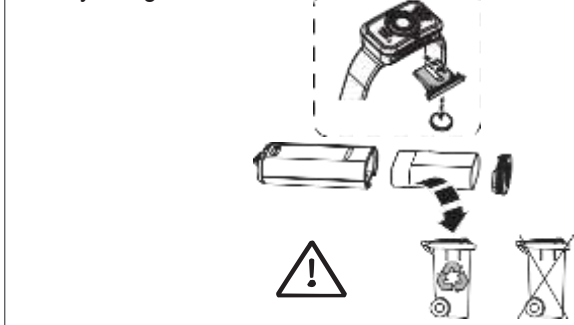

Battery Indicator

Backup Mode

Lamp Head Rotation

Magnetic Charging System

Extension Cable (H19R Signature)

Helmet Fixing Clips (H19R Signature)

GoPro Mount (H19R Signature)

Tripod Mount (H19R Signature)

Helmet Connecting System (H19R Signature)

Universal Mounting Bracket (H19R Signature)

Recycling

Remote Control (H19R Signature)

Further Information

Battery Indicator (Remote Control)

Battery Replacement (Remote Control)

Ledlenser GmbH & Co. KG
Kronenstr. 5-7 • 42699 Solingen • Germany
Phone +49 212/5948-0 Fax +49 212/5948-200
info@ledlenser.com