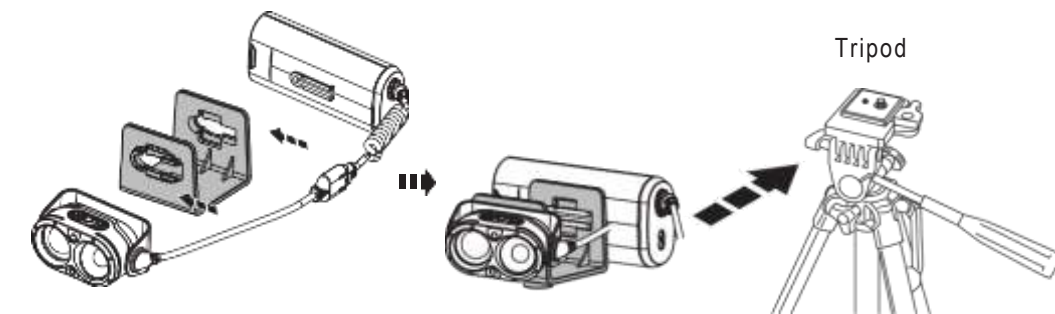

Backup Mode

Lamp Head Rotation

Magnetic Charging System

Extension Cable (H19R Signature)

Helmet Fixing Clips (H19R Signature)

GoPro Mount (H19R Signature)

Tripod Mount (H19R Signature)

Helmet Connecting System (H19R Signature)