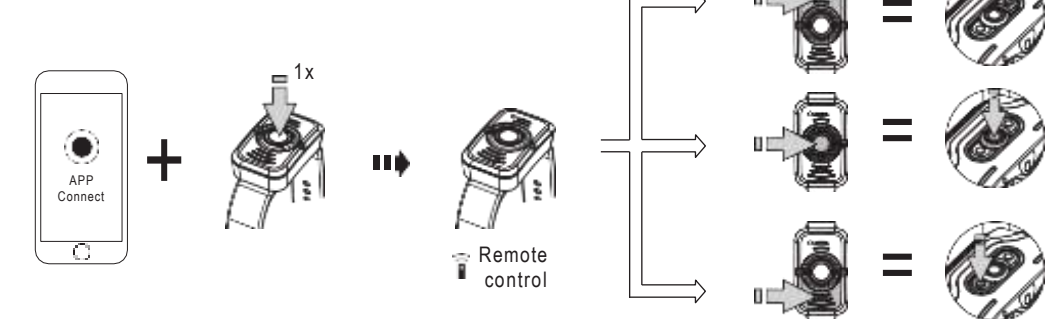

Remote Control (H19R Signature)