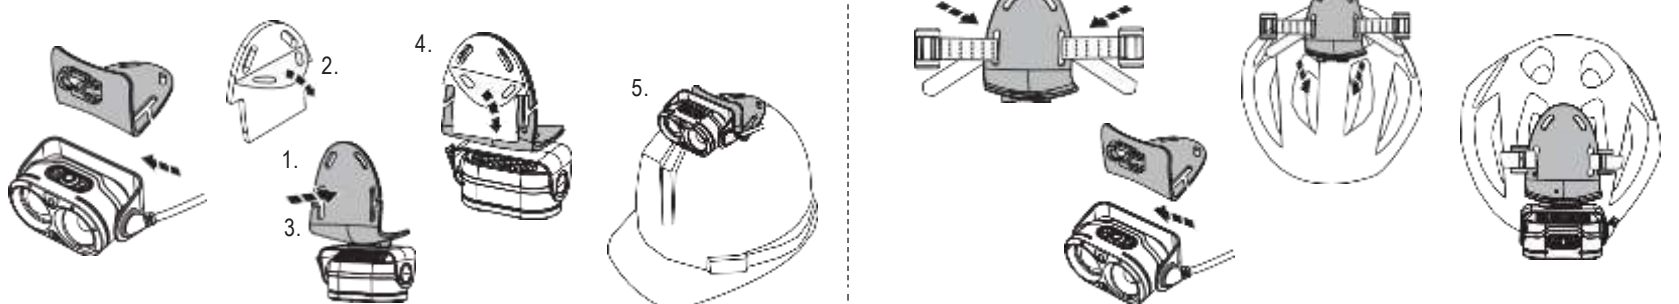

Backup Mode

Lamp Head Rotation

Magnetic Charging System

Extension Cable (H19R Signature)

Helmet Fixing Clips (H19R Signature)

GoPro Mount (H19R Signature)

Tripod Mount (H19R Signature)

Helmet Connecting System (H19R Signature)