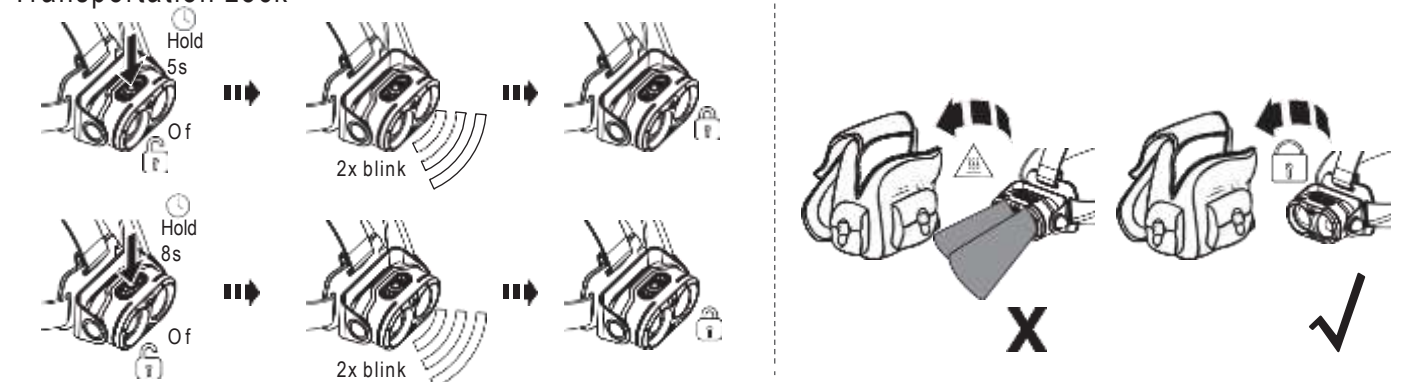

H19R Core

H19R Signature

Operation

Battery Replacement

Transportation Lock

Red Mode

App Mode

Battery Indicator

Backup Mode

Lamp Head Rotation

Magnetic Charging System

Extension Cable (H19R Signature)

Helmet Fixing Clips (H19R Signature)

GoPro Mount (H19R Signature)

Tripod Mount (H19R Signature)

Helmet Connecting System (H19R Signature)