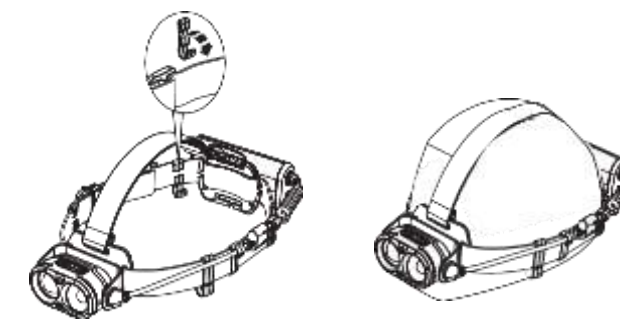

Backup Mode

Lamp Head Rotation

Magnetic Charging System

Extension Cable (H19R Signature)

Helmet Fixing Clips (H19R Signature)

GoPro Mount (H19R Signature)

Tripod Mount (H19R Signature)

Helmet Connecting System (H19R Signature)