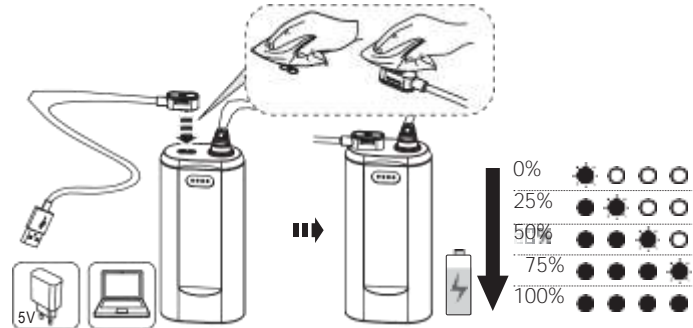

H19R Core

H19R Signature

Operation

Battery Replacement

Transportation Lock

Red Mode

App Mode

Battery Indicator

Backup Mode

Lamp Head Rotation

Magnetic Charging System

Extension Cable (H19R Signature)

Helmet Fixing Clips (H19R Signature)

GoPro Mount (H19R Signature)

Tripod Mount (H19R Signature)

Helmet Connecting System (H19R Signature)