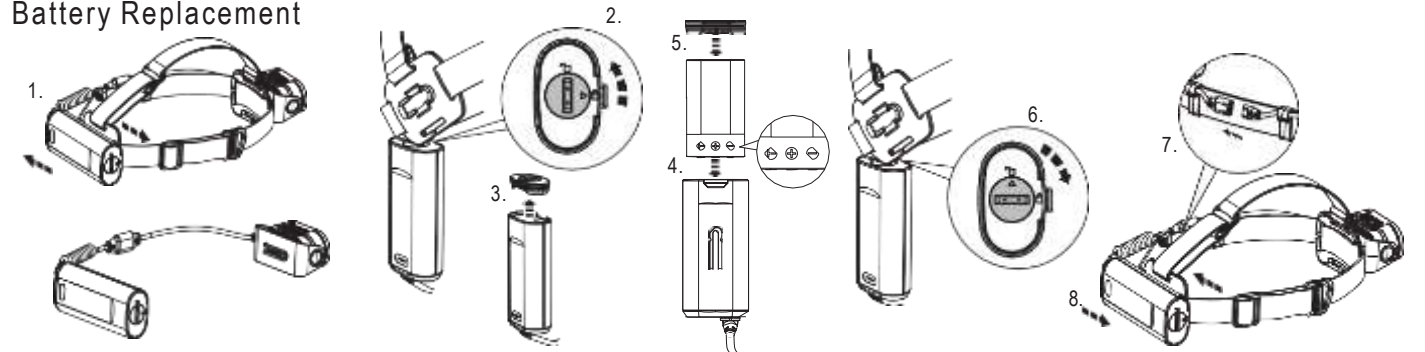

H19R Core

H19R Signature

Operation

Battery Replacement

Transportation Lock

Red Mode

App Mode

Battery Indicator

Backup Mode

Lamp Head Rotation

Magnetic Charging System

Extension Cable (H19R Signature)

Helmet Fixing Clips (H19R Signature)

GoPro Mount (H19R Signature)

Tripod Mount (H19R Signature)

Helmet Connecting System (H19R Signature)