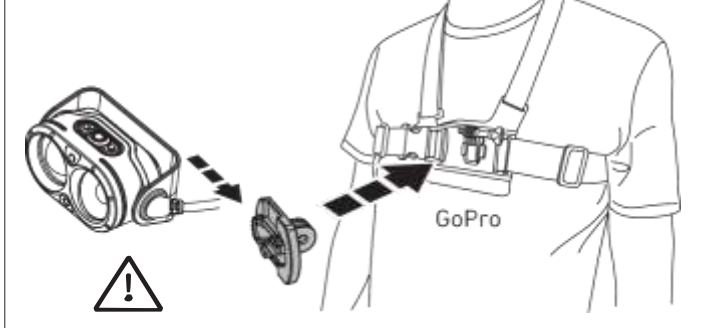

Backup Mode

Lamp Head Rotation

Magnetic Charging System

Extension Cable (H19R Signature)

Helmet Fixing Clips (H19R Signature)

GoPro Mount (H19R Signature)

Tripod Mount (H19R Signature)

Helmet Connecting System (H19R Signature)