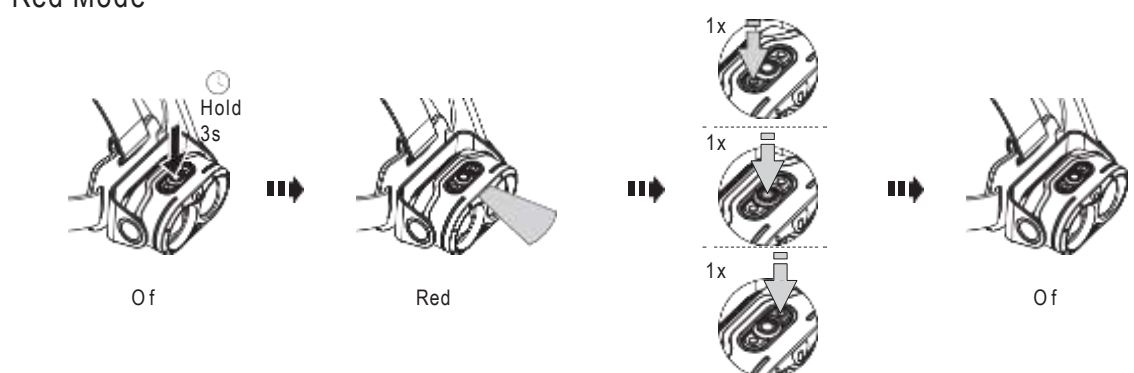

H19R Core

H19R Signature

Operation

Battery Replacement

Transportation Lock

Red Mode

App Mode

Battery Indicator

Backup Mode

Lamp Head Rotation

Magnetic Charging System

Extension Cable (H19R Signature)

Helmet Fixing Clips (H19R Signature)

GoPro Mount (H19R Signature)

Tripod Mount (H19R Signature)

Helmet Connecting System (H19R Signature)