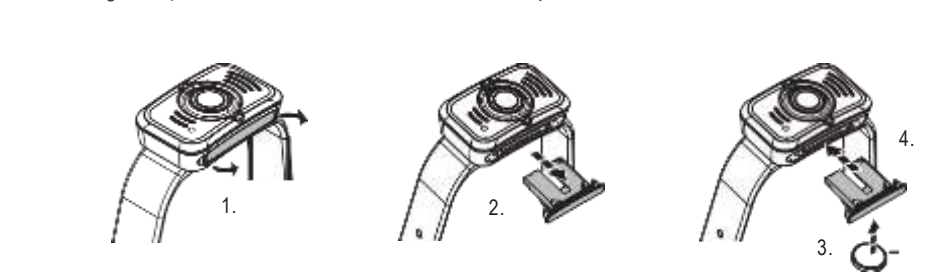

Backup Mode

Lamp Head Rotation

Magnetic Charging System

Extension Cable (H19R Signature)

Helmet Fixing Clips (H19R Signature)

GoPro Mount (H19R Signature)

Tripod Mount (H19R Signature)

Helmet Connecting System (H19R Signature)

Universal Mounting Bracket (H19R Signature)

Recycling

Remote Control (H19R Signature)

Further Information

Battery Indicator (Remote Control)

Battery Replacement (Remote Control)

Ledlenser GmbH & Co. KG
Kronenstr. 5-7 • 42699 Solingen • Germany
Phone +49 212/5948-0 Fax +49 212/5948-200
info@ledlenser.com