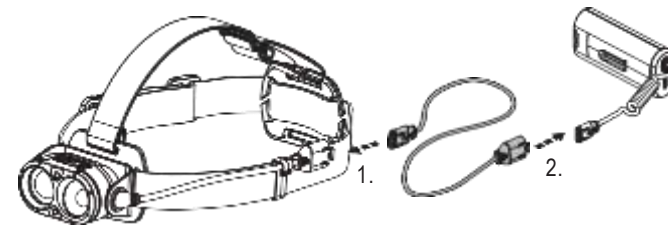

Backup Mode

Lamp Head Rotation

Magnetic Charging System

Extension Cable (H19R Signature)

Helmet Fixing Clips (H19R Signature)

GoPro Mount (H19R Signature)

Tripod Mount (H19R Signature)

Helmet Connecting System (H19R Signature)