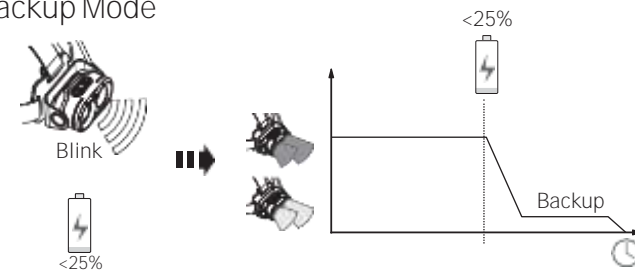

H19R Core

H19R Signature

Operation

Battery Replacement

Transportation Lock

Red Mode

App Mode

Battery Indicator

Backup Mode

Lamp Head Rotation

Magnetic Charging System

Extension Cable (H19R Signature)

Helmet Fixing Clips (H19R Signature)

GoPro Mount (H19R Signature)

Tripod Mount (H19R Signature)

Helmet Connecting System (H19R Signature)