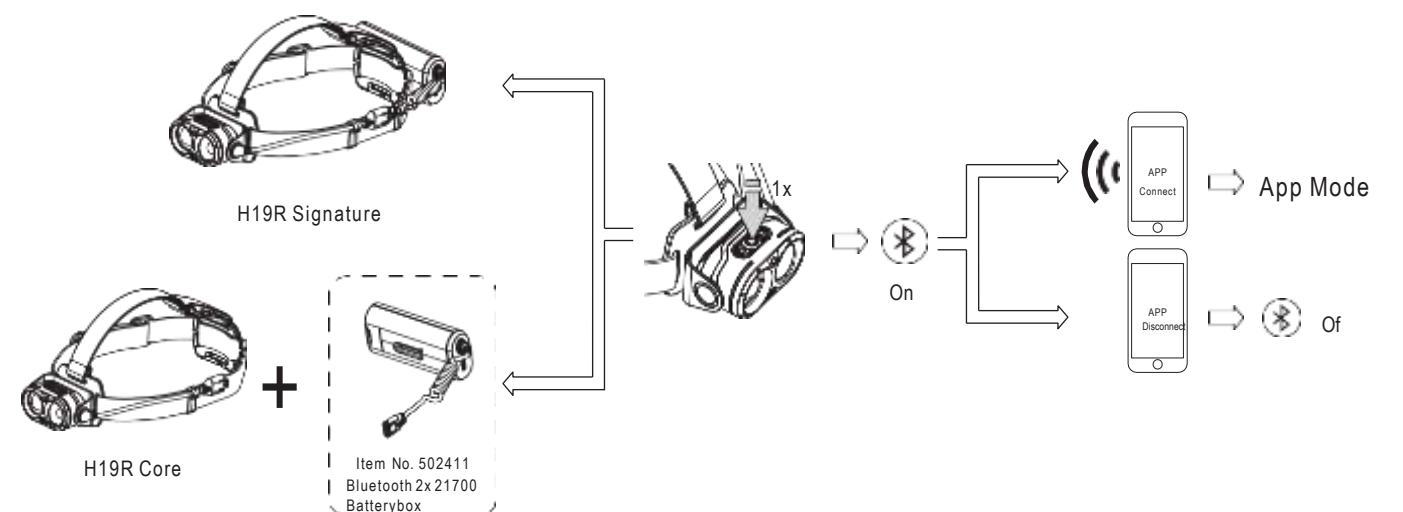

H19R Core

H19R Signature

Operation

Battery Replacement

Transportation Lock

Red Mode

App Mode

Battery Indicator

Backup Mode

Lamp Head Rotation

Magnetic Charging System

Extension Cable (H19R Signature)

Helmet Fixing Clips (H19R Signature)

GoPro Mount (H19R Signature)

Tripod Mount (H19R Signature)

Helmet Connecting System (H19R Signature)