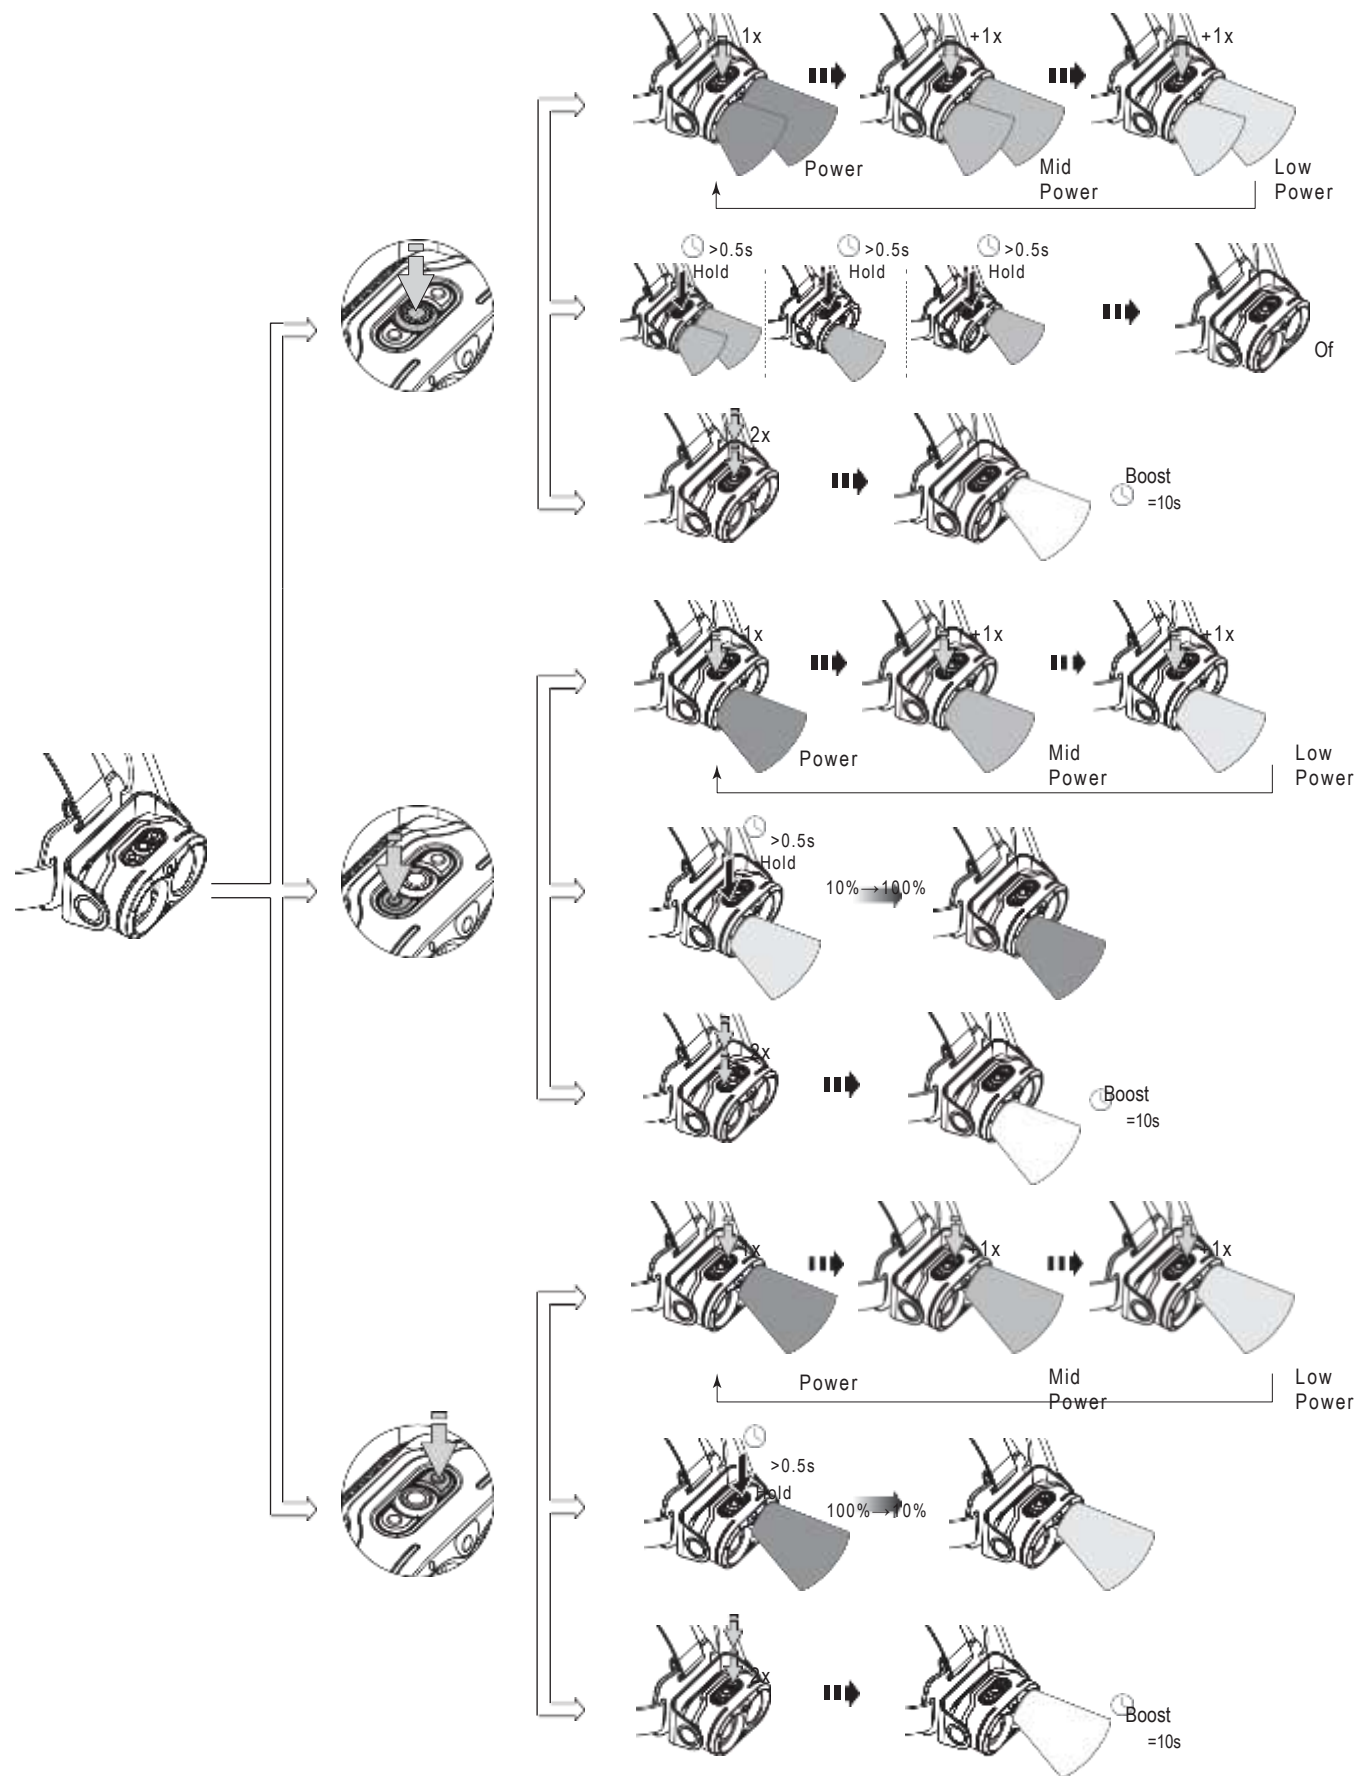

H19R Core

H19R Signature

Operation

Battery Replacement

Transportation Lock

Red Mode

App Mode

Battery Indicator

Backup Mode

Lamp Head Rotation

Magnetic Charging System

Extension Cable (H19R Signature)

Helmet Fixing Clips (H19R Signature)

GoPro Mount (H19R Signature)

Tripod Mount (H19R Signature)

Helmet Connecting System (H19R Signature)