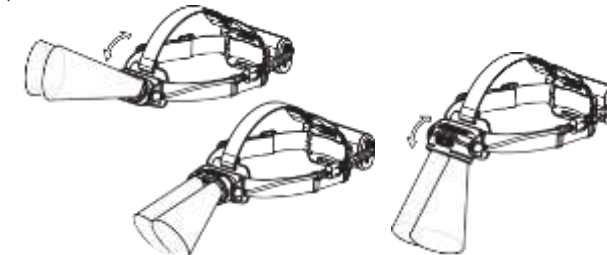

H19R Core

H19R Signature

Operation

Battery Replacement

Transportation Lock

Red Mode

App Mode

Battery Indicator

Backup Mode

Lamp Head Rotation

Magnetic Charging System

Extension Cable (H19R Signature)

Helmet Fixing Clips (H19R Signature)

GoPro Mount (H19R Signature)

Tripod Mount (H19R Signature)

Helmet Connecting System (H19R Signature)