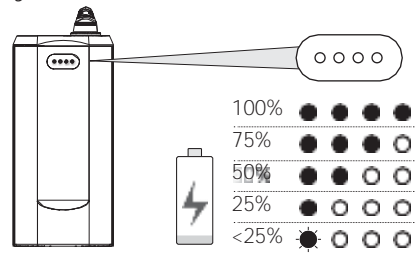

H19R Core

H19R Signature

Operation

Battery Replacement

Transportation Lock

Red Mode

App Mode

Battery Indicator

Backup Mode

Lamp Head Rotation

Magnetic Charging System

Extension Cable (H19R Signature)

Helmet Fixing Clips (H19R Signature)

GoPro Mount (H19R Signature)

Tripod Mount (H19R Signature)

Helmet Connecting System (H19R Signature)