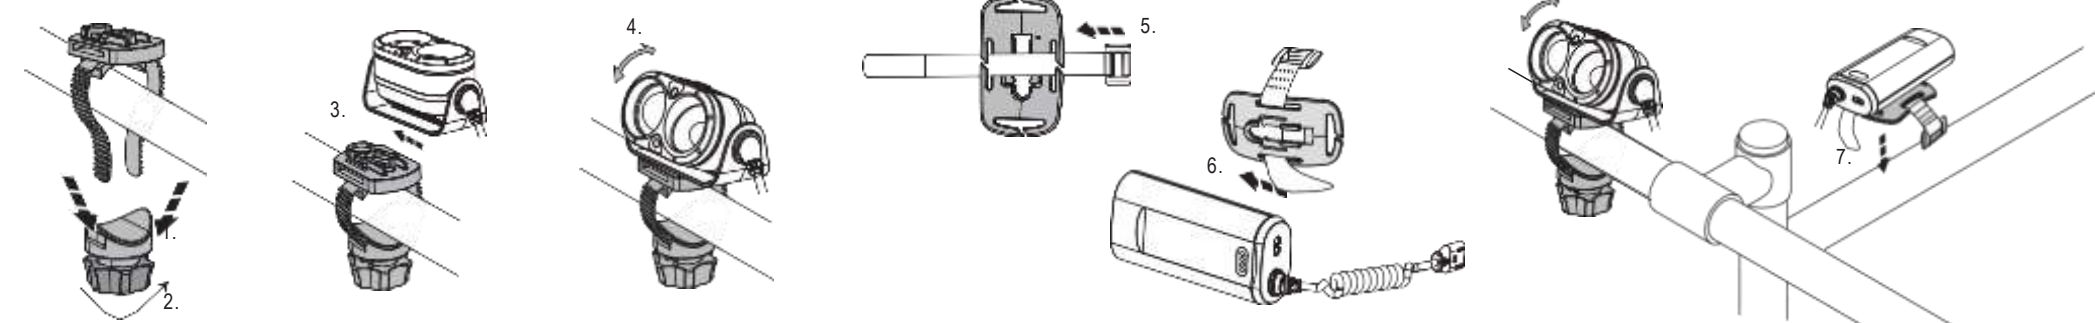

App Mode

Battery Indicator

Backup Mode

Lamp Head Rotation

Magnetic Charging System

Extension Cable (H19R Signature)

Helmet Fixing Clips (H19R Signature)

GoPro Mount (H19R Signature)

Tripod Mount (H19R Signature)

Helmet Connecting System (H19R Signature)

Universal Mounting Bracket (H19R Signature)

Recycling

Remote Control (H19R Signature)

Further Information

Battery Indicator (Remote Control)