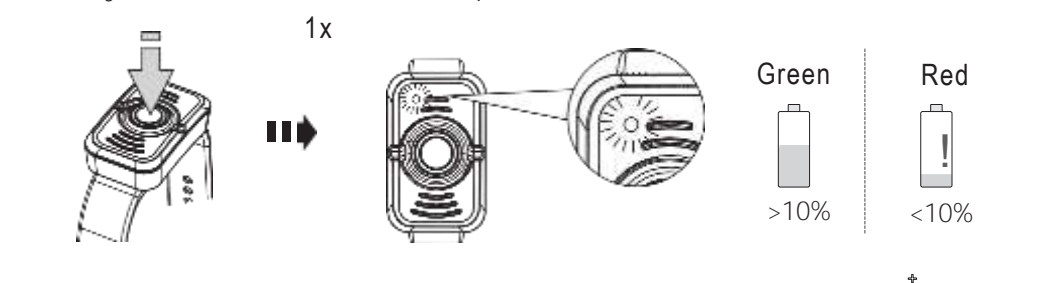

Tripod Mount (H19R Signature)

Helmet Connecting System (H19R Signature)

Universal Mounting Bracket (H19R Signature)

Recycling

Remote Control (H19R Signature)

Further Information

Battery Indicator (Remote Control)