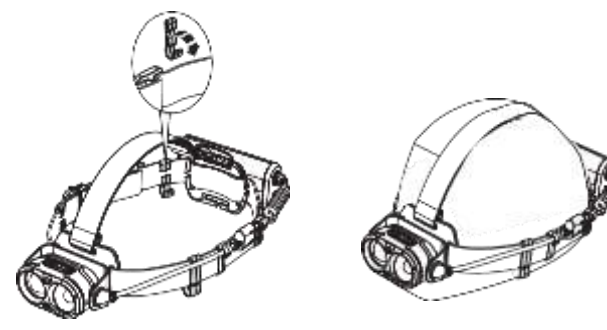

App Mode

Battery Indicator

Backup Mode

Lamp Head Rotation

Magnetic Charging System

Extension Cable (H19R Signature)

Helmet Fixing Clips (H19R Signature)

GoPro Mount (H19R Signature)

Tripod Mount (H19R Signature)

Helmet Connecting System (H19R Signature)

Universal Mounting Bracket (H19R Signature)

Recycling

Remote Control (H19R Signature)

Further Information

Battery Indicator (Remote Control)