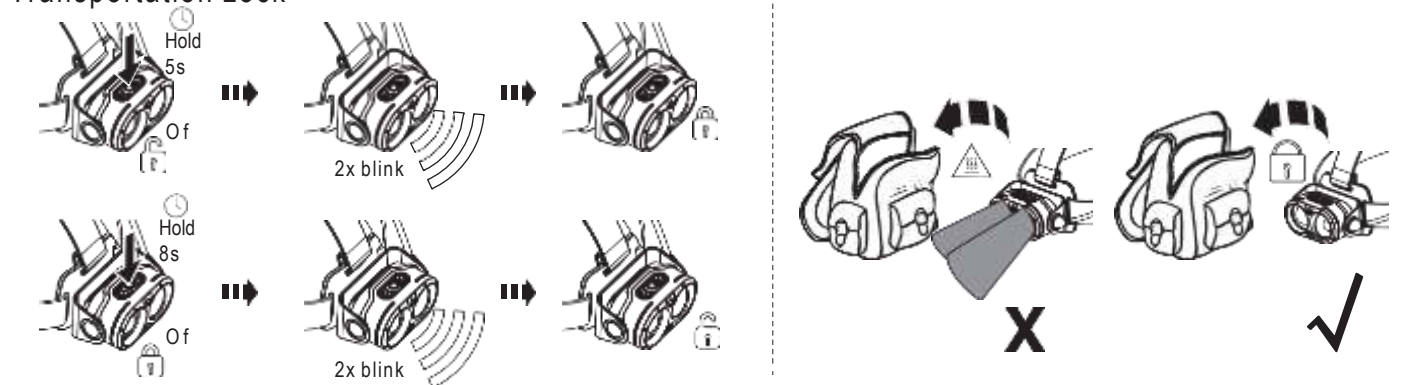

H19R Core

2x 21700

H19R Signature

2x 21700

Operation

Battery Replacement

Transportation Lock

Red Mode

App Mode

Battery Indicator

Backup Mode

Lamp Head Rotation

Magnetic Charging System

Extension Cable (H19R Signature)

Helmet Fixing Clips (H19R Signature)

GoPro Mount (H19R Signature)

Tripod Mount (H19R Signature)

Helmet Connecting System (H19R Signature)

Universal Mounting Bracket (H19R Signature)

Recycling

Remote Control (H19R Signature)

Further Information

Battery Indicator (Remote Control)