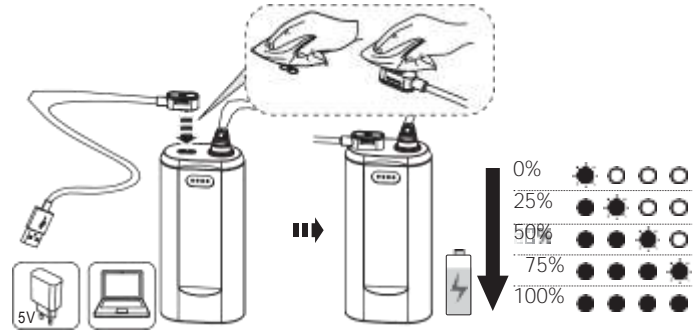

App Mode

Battery Indicator

Backup Mode

Lamp Head Rotation

Magnetic Charging System

Extension Cable (H19R Signature)

Helmet Fixing Clips (H19R Signature)

GoPro Mount (H19R Signature)

Tripod Mount (H19R Signature)

Helmet Connecting System (H19R Signature)

Universal Mounting Bracket (H19R Signature)

Recycling

Remote Control (H19R Signature)

Further Information

Battery Indicator (Remote Control)