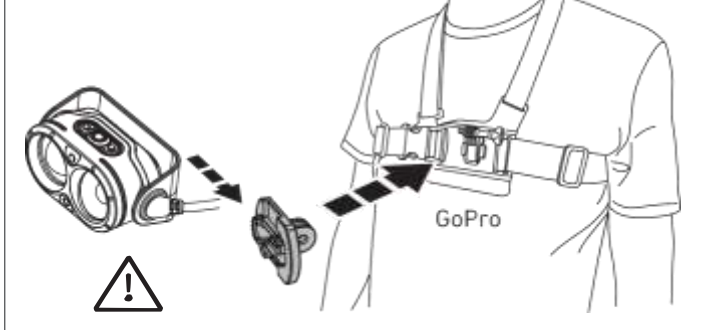

App Mode

Battery Indicator

Backup Mode

Lamp Head Rotation

Magnetic Charging System

Extension Cable (H19R Signature)

Helmet Fixing Clips (H19R Signature)

GoPro Mount (H19R Signature)

Tripod Mount (H19R Signature)

Helmet Connecting System (H19R Signature)

Universal Mounting Bracket (H19R Signature)

Recycling

Remote Control (H19R Signature)

Further Information

Battery Indicator (Remote Control)