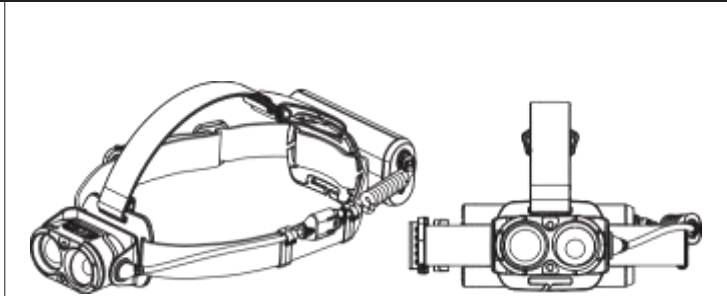

App Mode

Battery Indicator

Backup Mode

Lamp Head Rotation

Magnetic Charging System

Extension Cable (H19R Signature)

Helmet Fixing Clips (H19R Signature)

GoPro Mount (H19R Signature)

Tripod Mount (H19R Signature)

Helmet Connecting System (H19R Signature)

Universal Mounting Bracket (H19R Signature)

Recycling

Remote Control (H19R Signature)

Further Information

Battery Indicator (Remote Control)