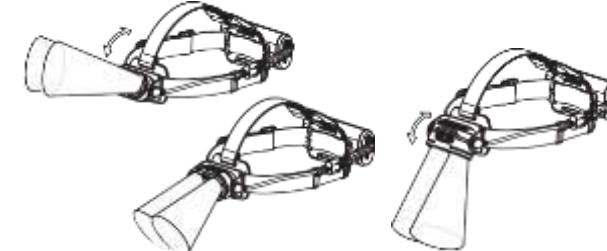

App Mode

Battery Indicator

Backup Mode

Lamp Head Rotation

Magnetic Charging System

Extension Cable (H19R Signature)

Helmet Fixing Clips (H19R Signature)

GoPro Mount (H19R Signature)

Tripod Mount (H19R Signature)

Helmet Connecting System (H19R Signature)

Universal Mounting Bracket (H19R Signature)

Recycling

Remote Control (H19R Signature)

Further Information

Battery Indicator (Remote Control)