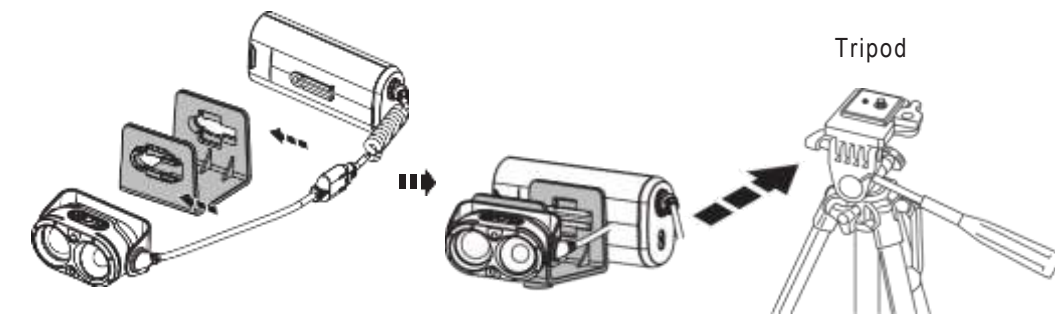

App Mode

Battery Indicator

Backup Mode

Lamp Head Rotation

Magnetic Charging System

Extension Cable (H19R Signature)

Helmet Fixing Clips (H19R Signature)

GoPro Mount (H19R Signature)

Tripod Mount (H19R Signature)

Helmet Connecting System (H19R Signature)

Universal Mounting Bracket (H19R Signature)

Recycling

Remote Control (H19R Signature)

Further Information

Battery Indicator (Remote Control)