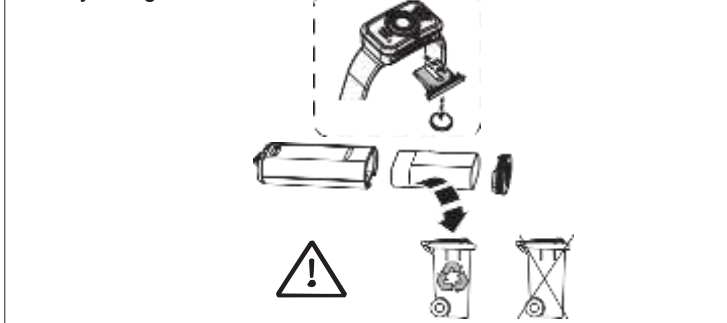

Tripod Mount (H19R Signature)

Helmet Connecting System (H19R Signature)

Universal Mounting Bracket (H19R Signature)

Recycling

Remote Control (H19R Signature)

Further Information

Battery Indicator (Remote Control)