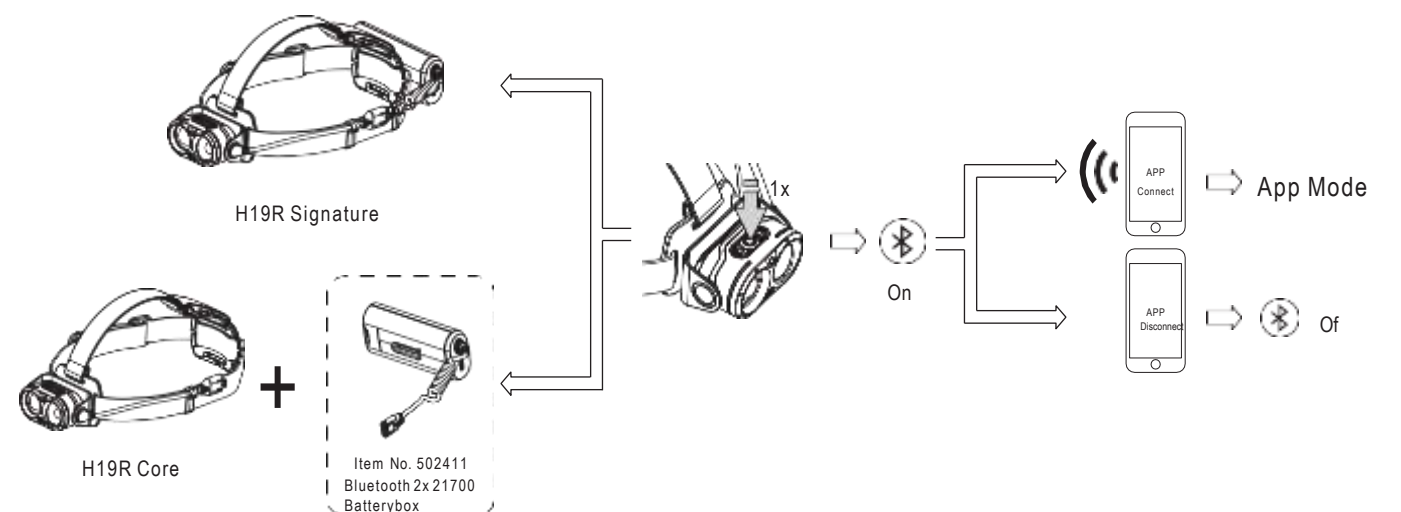

H19R Core

2x 21700

H19R Signature

2x 21700

Operation

Battery Replacement

Transportation Lock

Red Mode

App Mode

Battery Indicator

Backup Mode

Lamp Head Rotation

Magnetic Charging System

Extension Cable (H19R Signature)

Helmet Fixing Clips (H19R Signature)

GoPro Mount (H19R Signature)

Tripod Mount (H19R Signature)

Helmet Connecting System (H19R Signature)

Universal Mounting Bracket (H19R Signature)

Recycling

Remote Control (H19R Signature)

Further Information

Battery Indicator (Remote Control)