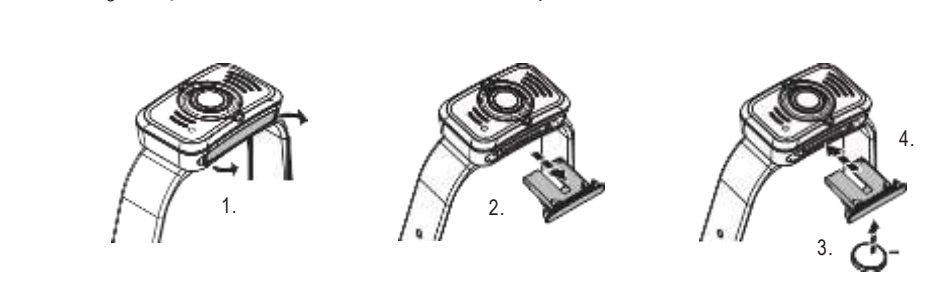

Battery Replacement (Remote Control)

Ledlenser GmbH & Co. KG
Kronenstr. 5-7 • 42699 Solingen • Germany
Phone +49 212/5948-0 Fax +49 212/5948-200
info@ledlenser.com

ledlenser.com

CE

H19R_V_01
19.06.2020
1J12A0343