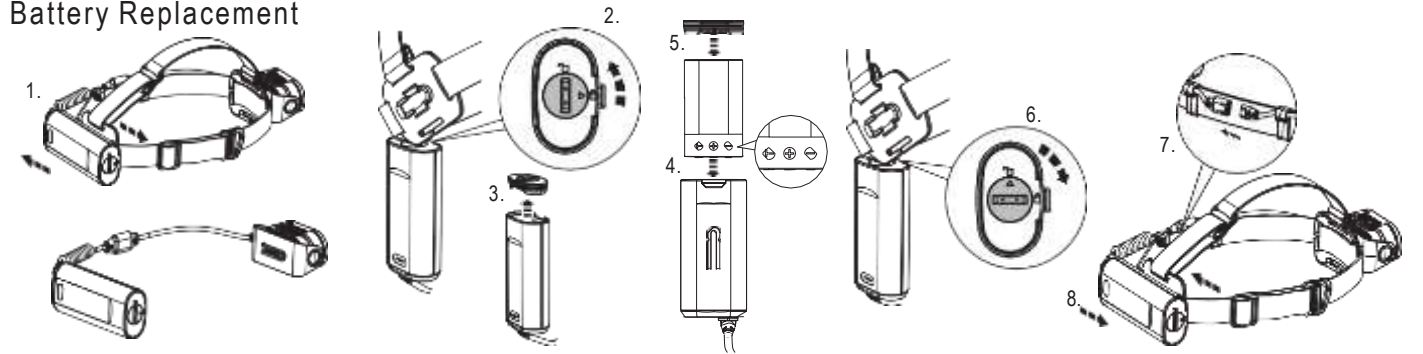

H19R Core

2x 21700

H19R Signature

2x 21700

Operation

Battery Replacement

Transportation Lock

Red Mode

App Mode

Battery Indicator

Backup Mode

Lamp Head Rotation

Magnetic Charging System

Extension Cable (H19R Signature)

Helmet Fixing Clips (H19R Signature)

GoPro Mount (H19R Signature)

Tripod Mount (H19R Signature)

Helmet Connecting System (H19R Signature)

Universal Mounting Bracket (H19R Signature)

Recycling

Remote Control (H19R Signature)

Further Information

Battery Indicator (Remote Control)