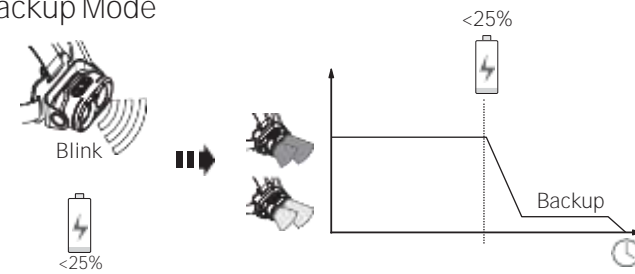

H19R Core

2x 21700

H19R Signature

2x 21700

Operation

Battery Replacement

Transportation Lock

Red Mode

App Mode

Battery Indicator

Backup Mode

Lamp Head Rotation

Magnetic Charging System

Extension Cable (H19R Signature)

Helmet Fixing Clips (H19R Signature)

GoPro Mount (H19R Signature)

Tripod Mount (H19R Signature)

Helmet Connecting System (H19R Signature)

Universal Mounting Bracket (H19R Signature)

Recycling

Remote Control (H19R Signature)

Further Information

Battery Indicator (Remote Control)