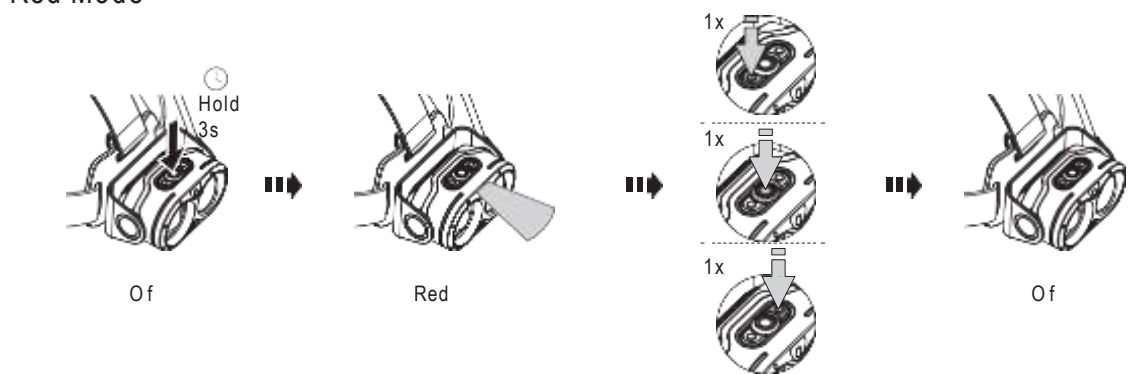

H19R Core

2x 21700

H19R Signature

2x 21700

Operation

Battery Replacement

Transportation Lock

Red Mode

App Mode

Battery Indicator

Backup Mode

Lamp Head Rotation

Magnetic Charging System

Extension Cable (H19R Signature)

Helmet Fixing Clips (H19R Signature)

GoPro Mount (H19R Signature)

Tripod Mount (H19R Signature)

Helmet Connecting System (H19R Signature)

Universal Mounting Bracket (H19R Signature)

Recycling

Remote Control (H19R Signature)

Further Information

Battery Indicator (Remote Control)