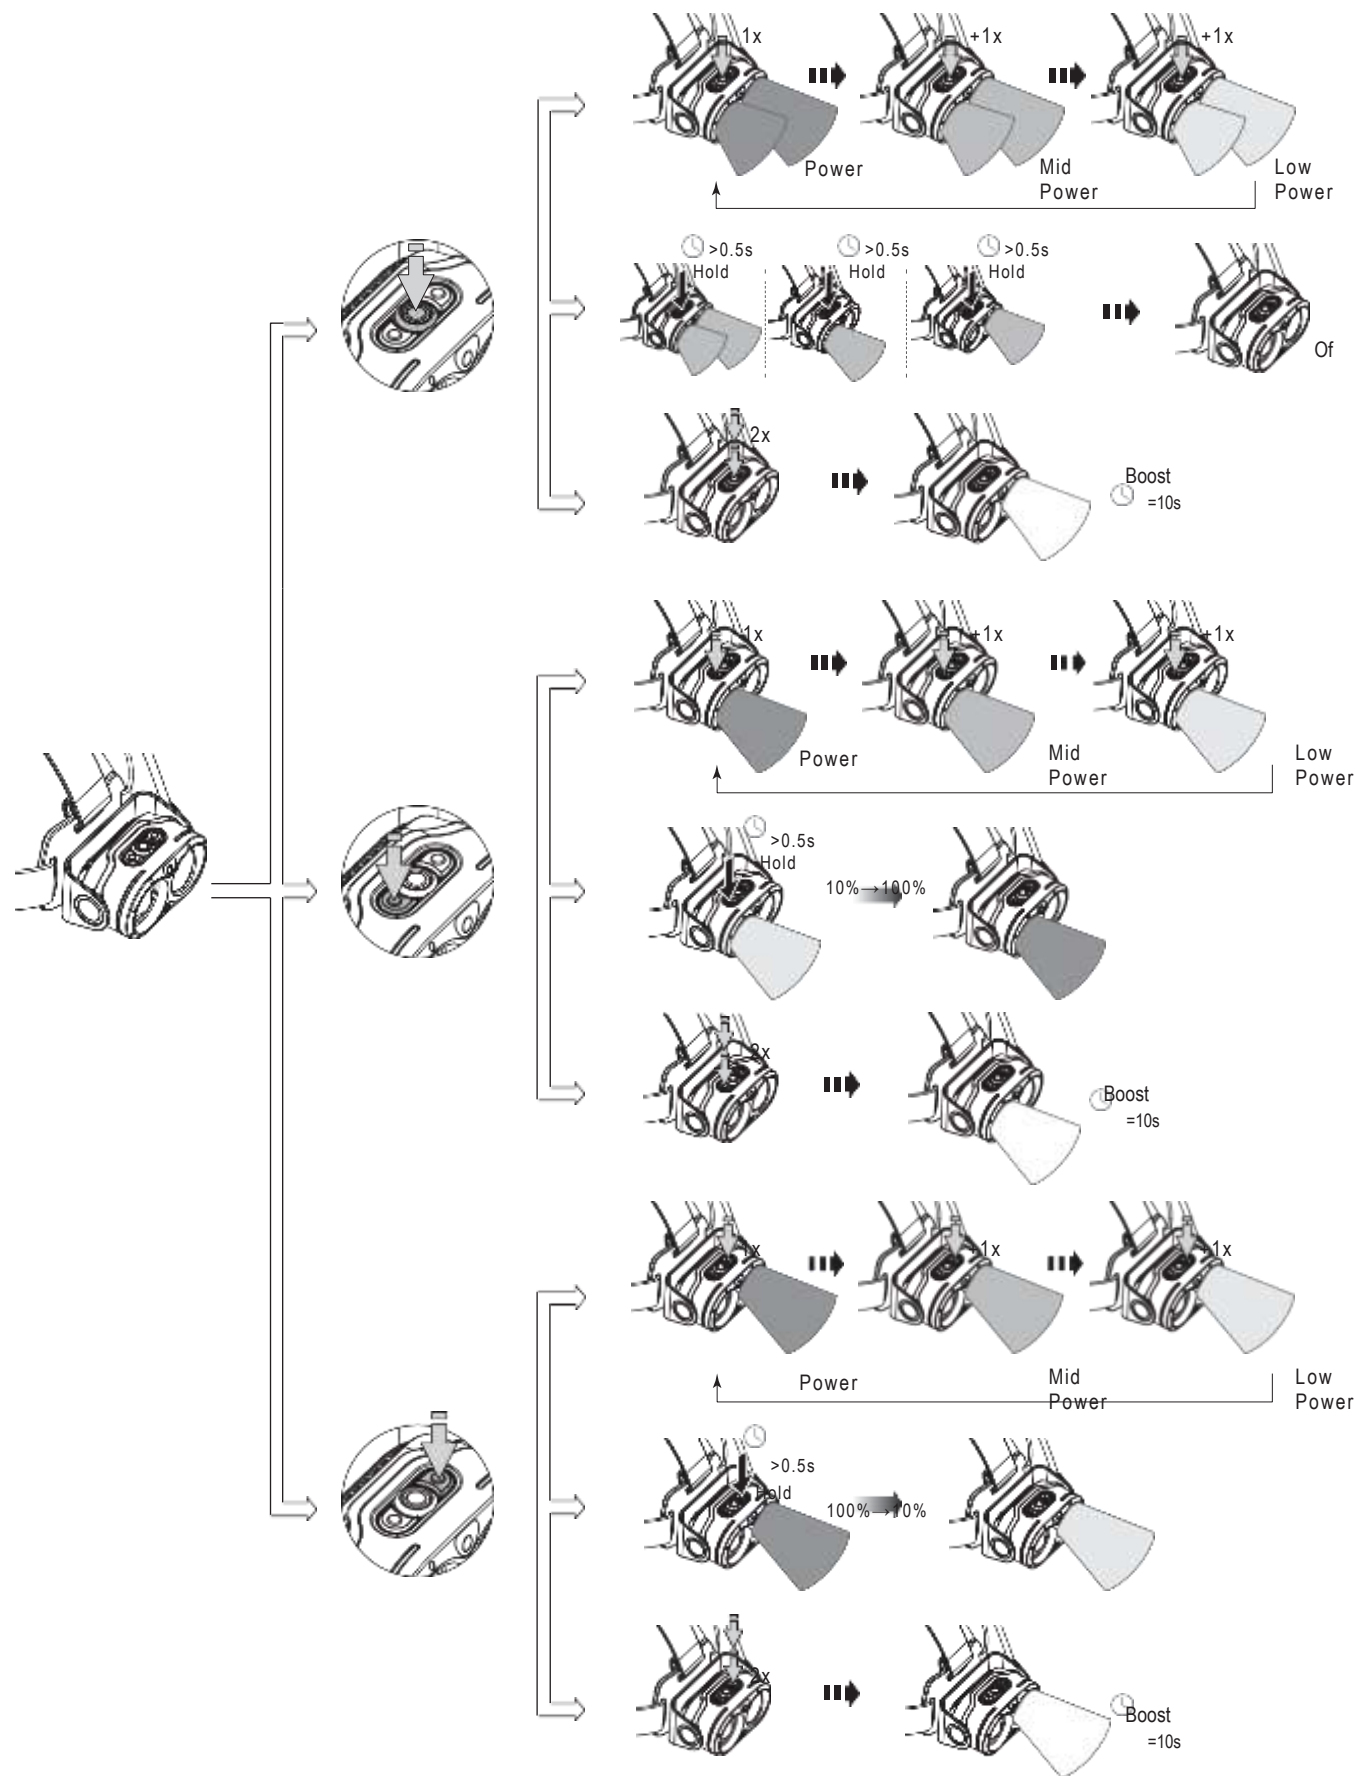

H19R Core

2x 21700

H19R Signature

2x 21700

Operation

Battery Replacement

Transportation Lock

Red Mode

App Mode

Battery Indicator

Backup Mode

Lamp Head Rotation

Magnetic Charging System

Extension Cable (H19R Signature)

Helmet Fixing Clips (H19R Signature)

GoPro Mount (H19R Signature)

Tripod Mount (H19R Signature)

Helmet Connecting System (H19R Signature)

Universal Mounting Bracket (H19R Signature)

Recycling

Remote Control (H19R Signature)

Further Information

Battery Indicator (Remote Control)