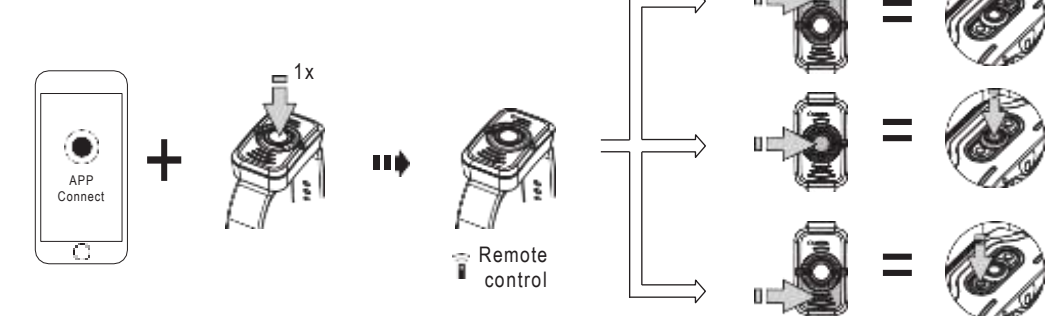

App Mode

Battery Indicator

Backup Mode

Lamp Head Rotation

Magnetic Charging System

Extension Cable (H19R Signature)

Helmet Fixing Clips (H19R Signature)

GoPro Mount (H19R Signature)

Tripod Mount (H19R Signature)

Helmet Connecting System (H19R Signature)

Universal Mounting Bracket (H19R Signature)

Recycling

Remote Control (H19R Signature)

Further Information

Battery Indicator (Remote Control)