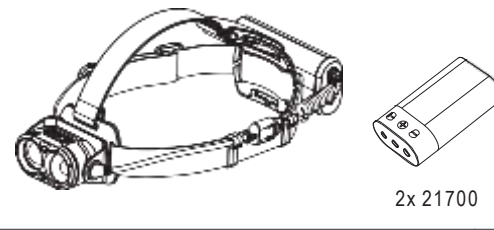

H19R Core

2x 21700

H19R Signature

2x 21700

Operation

Battery Replacement

Transportation Lock

Red Mode

App Mode

Battery Indicator

Backup Mode

Lamp Head Rotation

Magnetic Charging System

Extension Cable (H19R Signature)

Helmet Fixing Clips (H19R Signature)

GoPro Mount (H19R Signature)

Tripod Mount (H19R Signature)

Helmet Connecting System (H19R Signature)

Universal Mounting Bracket (H19R Signature)

Recycling

Remote Control (H19R Signature)

Further Information

Battery Indicator (Remote Control)