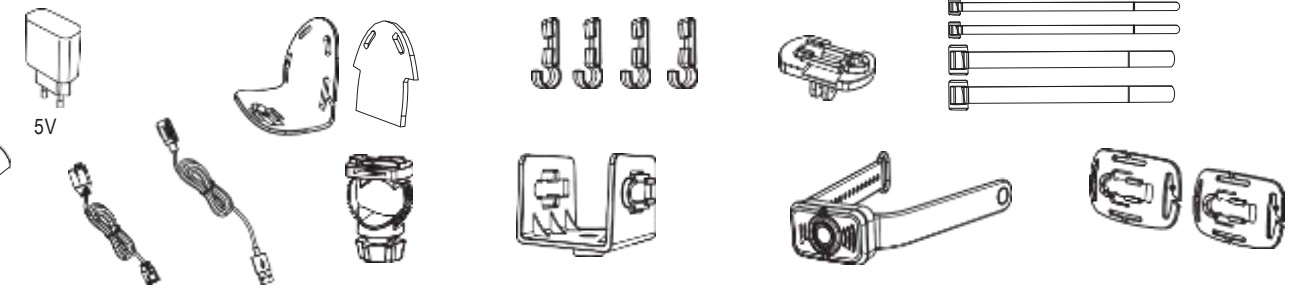

H19R Core

2x 21700

H19R Signature

2x 21700

Operation

Battery Replacement

Transportation Lock

Red Mode

App Mode

Battery Indicator

Backup Mode

Lamp Head Rotation

Magnetic Charging System

Extension Cable (H19R Signature)

Helmet Fixing Clips (H19R Signature)

GoPro Mount (H19R Signature)

Tripod Mount (H19R Signature)

Helmet Connecting System (H19R Signature)

Universal Mounting Bracket (H19R Signature)

Recycling

Remote Control (H19R Signature)

Further Information

Battery Indicator (Remote Control)