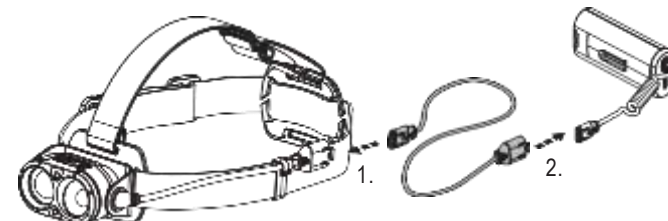

App Mode

Battery Indicator

Backup Mode

Lamp Head Rotation

Magnetic Charging System

Extension Cable (H19R Signature)

Helmet Fixing Clips (H19R Signature)

GoPro Mount (H19R Signature)

Tripod Mount (H19R Signature)

Helmet Connecting System (H19R Signature)

Universal Mounting Bracket (H19R Signature)

Recycling

Remote Control (H19R Signature)

Further Information

Battery Indicator (Remote Control)