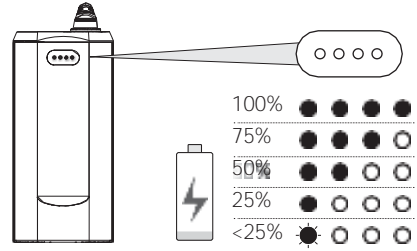

H19R Core

2x 21700

H19R Signature

2x 21700

Operation

Battery Replacement

Transportation Lock

Red Mode

App Mode

Battery Indicator

Backup Mode

Lamp Head Rotation

Magnetic Charging System

Extension Cable (H19R Signature)

Helmet Fixing Clips (H19R Signature)

GoPro Mount (H19R Signature)