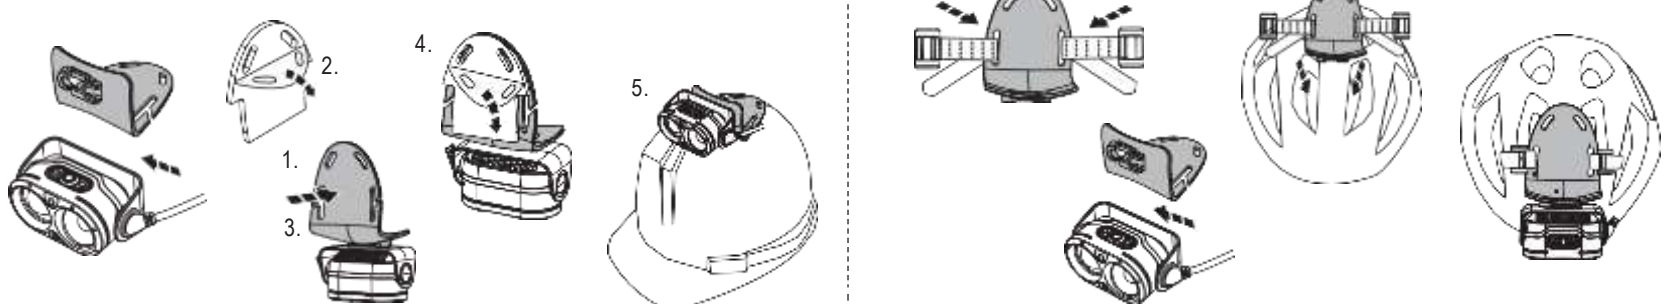

App Mode

Battery Indicator

Backup Mode

Lamp Head Rotation

Magnetic Charging System

Extension Cable (H19R Signature)

Helmet Fixing Clips (H19R Signature)

GoPro Mount (H19R Signature)

Tripod Mount (H19R Signature)

Helmet Connecting System (H19R Signature)

Universal Mounting Bracket (H19R Signature)

Recycling

Remote Control (H19R Signature)

Further Information

Battery Indicator (Remote Control)