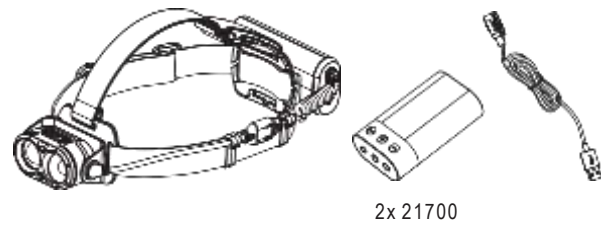

H19R Core

2x 21700

H19R Signature

2x 21700

Operation

Battery Replacement

Transportation Lock

Red Mode

App Mode

Battery Indicator

Backup Mode

Lamp Head Rotation

Magnetic Charging System

Extension Cable (H19R Signature)

Helmet Fixing Clips (H19R Signature)

GoPro Mount (H19R Signature)

Tripod Mount (H19R Signature)

Helmet Connecting System (H19R Signature)

Universal Mounting Bracket (H19R Signature)

Recycling

Remote Control (H19R Signature)

Further Information

Battery Indicator (Remote Control)