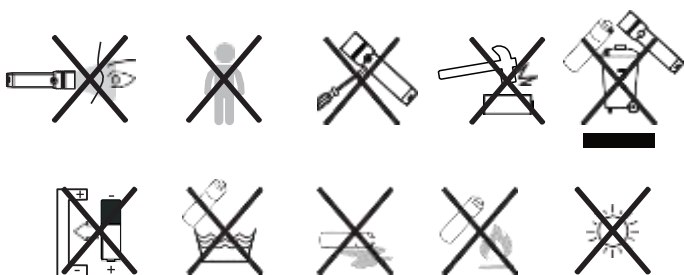

Recycling (H5 Core)

Ledlenser GmbH & Co. KG
Kronenstr. 5-7 • 42699 Solingen • Germany
Phone +49 212/5948-0 Fax +49 212/5948-200
info@ledlenser.com

H5 Series QUG_V.01
10.06.2020
1J12A0345