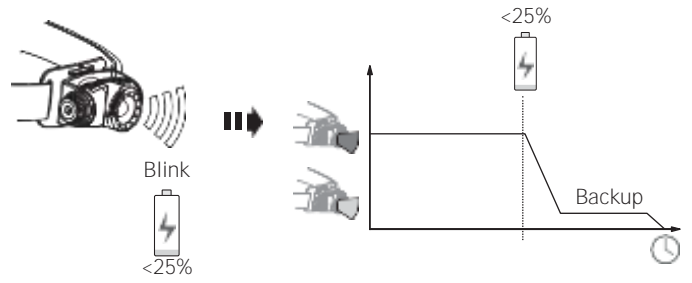

H5 Core

H5R Core

H5R Work

Battery Replacement(H5 Core)

Operation

Transportation Lock

Magnetic Charging System (H5R)

Boost

Battery Indicator (H5R)

Backup Mode

Lamp Head Rotation

Further Information

Advanced Focus System

Helmet Fixing Clips (H5R Work)

Protective Covers (H5R Work)

Transparent Silicone Helmet Band (H5R Work)