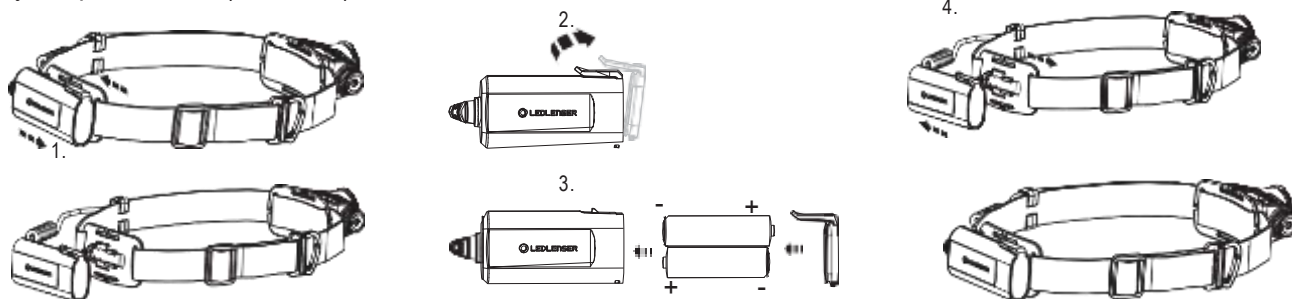

H5 Core

H5R Core

H5R Work

Battery Replacement(H5 Core)

Operation

Transportation Lock

Magnetic Charging System (H5R)

Boost

Battery Indicator (H5R)

Backup Mode

Lamp Head Rotation

Further Information

Advanced Focus System

Helmet Fixing Clips (H5R Work)

Protective Covers (H5R Work)

Transparent Silicone Helmet Band (H5R Work)