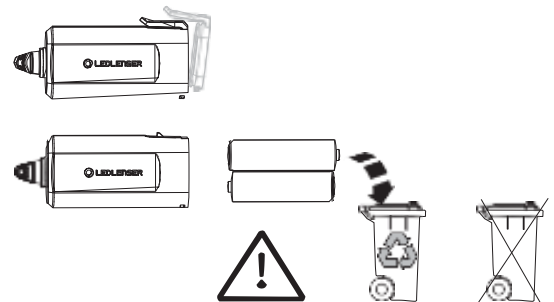

Recycling (H5 Core)

Ledlenser GmbH & Co. KG
Kronenstr. 5-7 • 42699 Solingen • Germany
Phone +49 212/5948-0 Fax +49 212/5948-200
info@ledlenser.com

H5 Series QUG_V.01
10.06.2020
1J12A0345