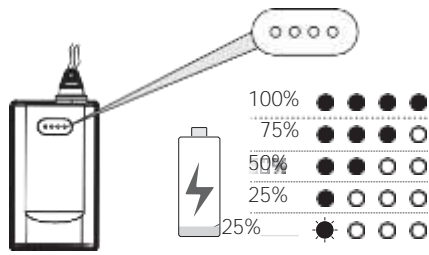

H5 Core

H5R Core

H5R Work

Battery Replacement(H5 Core)

Operation

Transportation Lock

Magnetic Charging System (H5R)

Boost

Battery Indicator (H5R)

Backup Mode

Lamp Head Rotation

Further Information

Advanced Focus System

Helmet Fixing Clips (H5R Work)

Protective Covers (H5R Work)

Transparent Silicone Helmet Band (H5R Work)