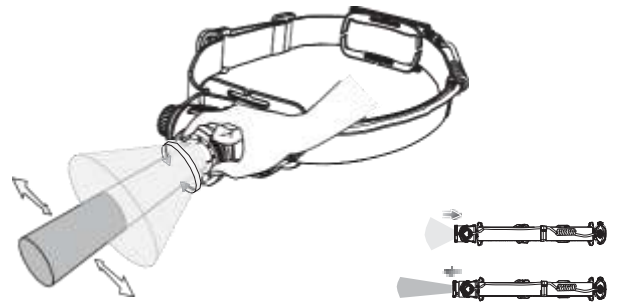

H5 Core

H5R Core

H5R Work

Battery Replacement(H5 Core)

Operation

Transportation Lock

Magnetic Charging System (H5R)

Boost

Battery Indicator (H5R)

Backup Mode

Lamp Head Rotation

Further Information

Advanced Focus System

Helmet Fixing Clips (H5R Work)

Protective Covers (H5R Work)

Transparent Silicone Helmet Band (H5R Work)