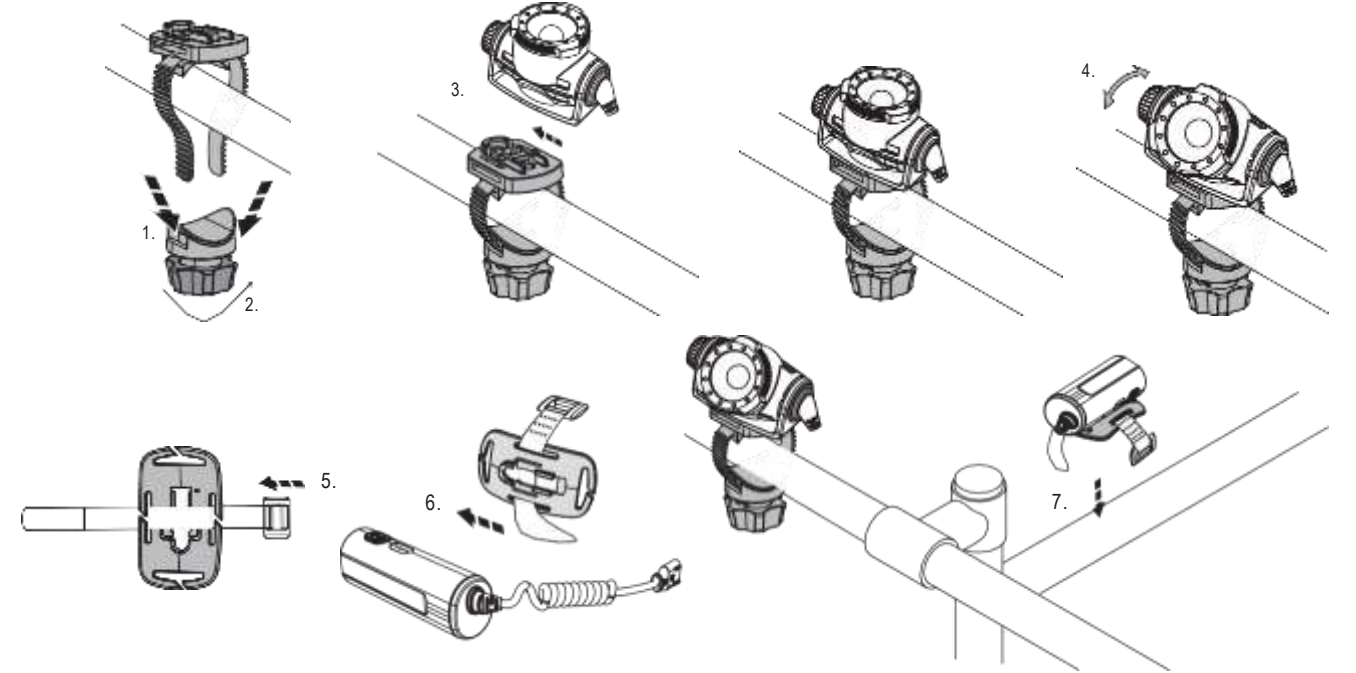

Boost

Advanced Focus System

Tripod Mount (H7R Signature)

Lamp Head Rotation

Belt Clip (H7R Work)

Universal Mounting Bracket (H7R Signature)

Protective Covers (H7R Work)

Extension Cable (H7R Work & H7R Signature)

Transparent Silicone Helmet Band (H7R Work)

Helmet Connecting System (H7R Signature)

Helmet Fixing Clips (H7R Work & H7R Signature)

GoPro Mount (H7R Signature)

Further Information

Recycling