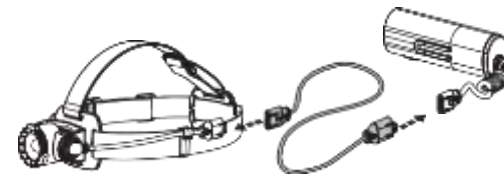

Boost

Advanced Focus System

Tripod Mount (H7R Signature)

Lamp Head Rotation

Belt Clip (H7R Work)

Universal Mounting Bracket (H7R Signature)

Protective Covers (H7R Work)

Extension Cable (H7R Work & H7R Signature)

Transparent Silicone Helmet Band (H7R Work)

Helmet Connecting System (H7R Signature)

Helmet Fixing Clips (H7R Work & H7R Signature)

GoPro Mount (H7R Signature)

Further Information

Recycling