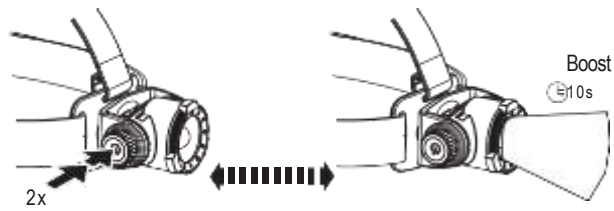

Boost

Advanced Focus System

Tripod Mount (H7R Signature)

Lamp Head Rotation

Belt Clip (H7R Work)

Universal Mounting Bracket (H7R Signature)

Protective Covers (H7R Work)

Extension Cable (H7R Work & H7R Signature)