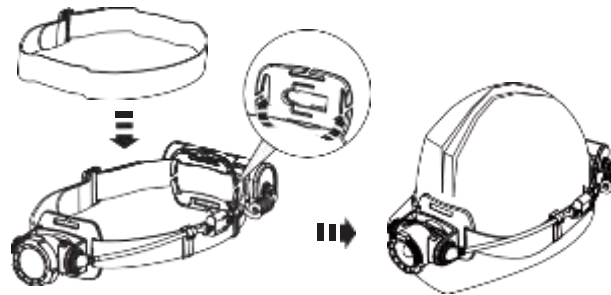

Boost

Advanced Focus System

Tripod Mount (H7R Signature)

Lamp Head Rotation

Belt Clip (H7R Work)

Universal Mounting Bracket (H7R Signature)

Protective Covers (H7R Work)

Extension Cable (H7R Work & H7R Signature)

Transparent Silicone Helmet Band (H7R Work)

Helmet Connecting System (H7R Signature)

Helmet Fixing Clips (H7R Work & H7R Signature)

GoPro Mount (H7R Signature)

Further Information

Recycling