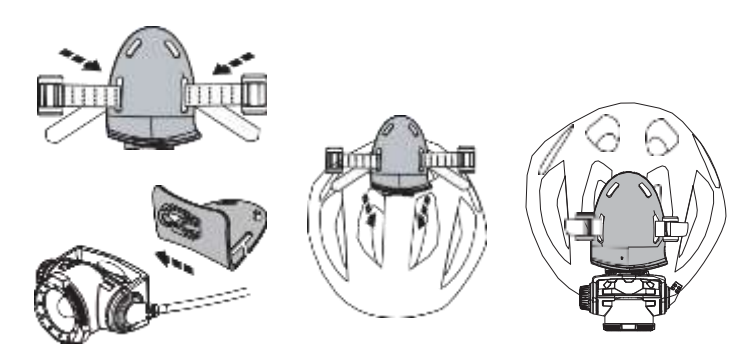

Boost

Advanced Focus System

Tripod Mount (H7R Signature)

Lamp Head Rotation

Belt Clip (H7R Work)

Universal Mounting Bracket (H7R Signature)

Protective Covers (H7R Work)

Extension Cable (H7R Work & H7R Signature)

Transparent Silicone Helmet Band (H7R Work)

Helmet Connecting System (H7R Signature)

Helmet Fixing Clips (H7R Work & H7R Signature)

GoPro Mount (H7R Signature)

Further Information

Recycling