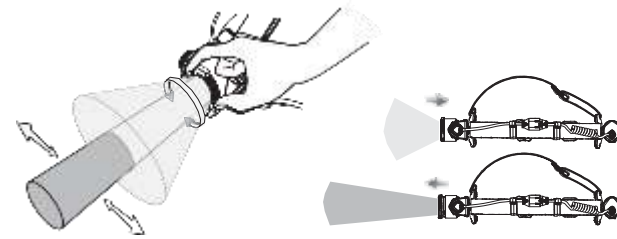

Boost

Advanced Focus System

Tripod Mount (H7R Signature)

Lamp Head Rotation

Belt Clip (H7R Work)

Universal Mounting Bracket (H7R Signature)

Protective Covers (H7R Work)

Extension Cable (H7R Work & H7R Signature)

Transparent Silicone Helmet Band (H7R Work)

Helmet Connecting System (H7R Signature)

Helmet Fixing Clips (H7R Work & H7R Signature)

GoPro Mount (H7R Signature)

Further Information

Recycling