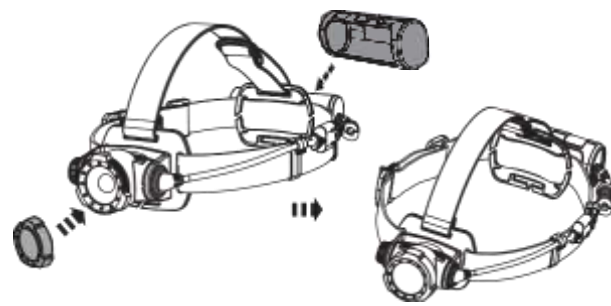

Boost

Advanced Focus System

Tripod Mount (H7R Signature)

Lamp Head Rotation

Belt Clip (H7R Work)

Universal Mounting Bracket (H7R Signature)

Protective Covers (H7R Work)

Extension Cable (H7R Work & H7R Signature)

Transparent Silicone Helmet Band (H7R Work)

Helmet Connecting System (H7R Signature)

Helmet Fixing Clips (H7R Work & H7R Signature)

GoPro Mount (H7R Signature)

Further Information

Recycling