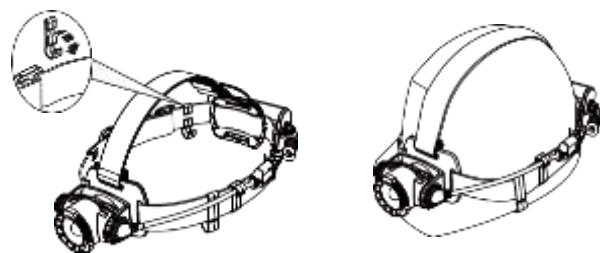

Boost

Advanced Focus System

Tripod Mount (H7R Signature)

Lamp Head Rotation

Belt Clip (H7R Work)

Universal Mounting Bracket (H7R Signature)

Protective Covers (H7R Work)

Extension Cable (H7R Work & H7R Signature)

Transparent Silicone Helmet Band (H7R Work)

Helmet Connecting System (H7R Signature)

Helmet Fixing Clips (H7R Work & H7R Signature)

GoPro Mount (H7R Signature)

Further Information

Recycling