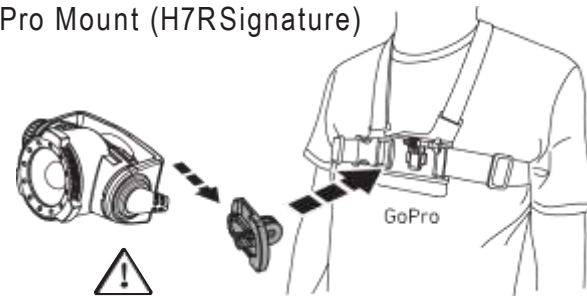

Boost

Advanced Focus System

Tripod Mount (H7R Signature)

Lamp Head Rotation

Belt Clip (H7R Work)

Universal Mounting Bracket (H7R Signature)

Protective Covers (H7R Work)

Extension Cable (H7R Work & H7R Signature)

Transparent Silicone Helmet Band (H7R Work)

Helmet Connecting System (H7R Signature)

Helmet Fixing Clips (H7R Work & H7R Signature)

GoPro Mount (H7R Signature)

Further Information

Recycling