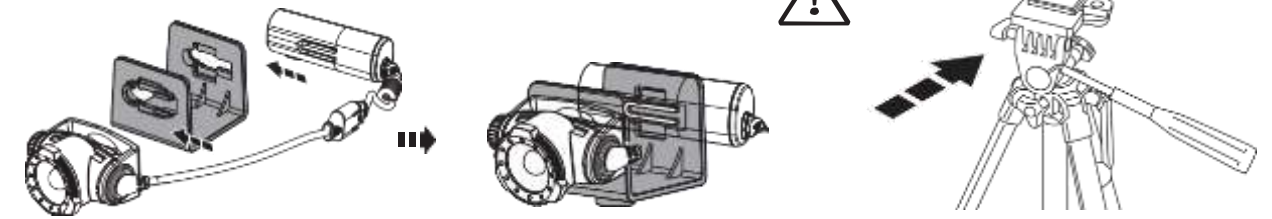

Boost

Advanced Focus System

Tripod Mount (H7R Signature)

Lamp Head Rotation

Belt Clip (H7R Work)

Universal Mounting Bracket (H7R Signature)

Protective Covers (H7R Work)

Extension Cable (H7R Work & H7R Signature)

Transparent Silicone Helmet Band (H7R Work)

Helmet Connecting System (H7R Signature)

Helmet Fixing Clips (H7R Work & H7R Signature)

GoPro Mount (H7R Signature)

Further Information

Recycling