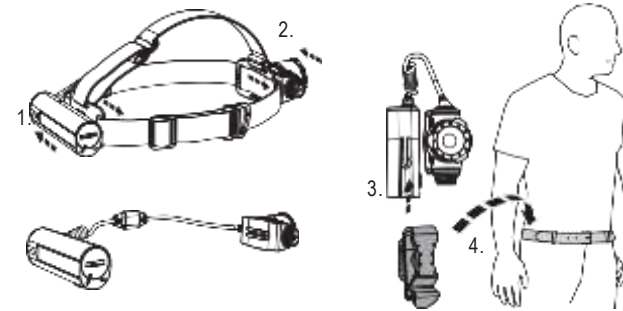

Boost

Advanced Focus System

Tripod Mount (H7R Signature)

Lamp Head Rotation

Belt Clip (H7R Work)

Universal Mounting Bracket (H7R Signature)

Protective Covers (H7R Work)

Extension Cable (H7R Work & H7R Signature)

Transparent Silicone Helmet Band (H7R Work)

Helmet Connecting System (H7R Signature)

Helmet Fixing Clips (H7R Work & H7R Signature)

GoPro Mount (H7R Signature)

Further Information

Recycling