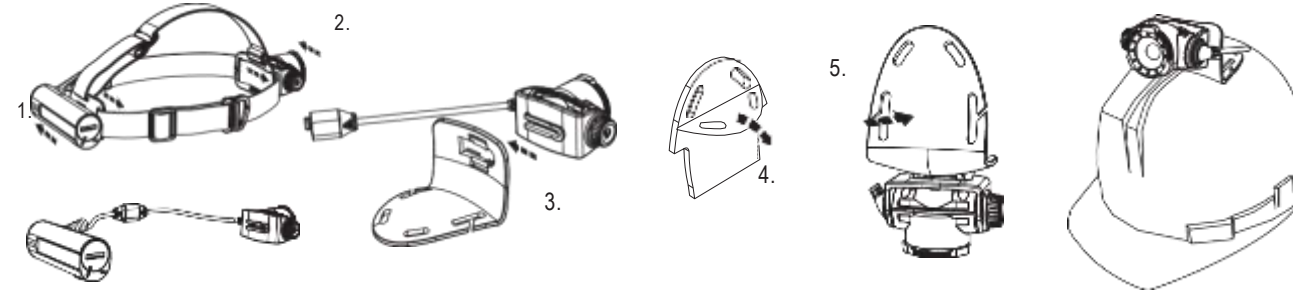

Boost

Advanced Focus System

Tripod Mount (H7R Signature)

Lamp Head Rotation

Belt Clip (H7R Work)

Universal Mounting Bracket (H7R Signature)

Protective Covers (H7R Work)

Extension Cable (H7R Work & H7R Signature)

Transparent Silicone Helmet Band (H7R Work)

Helmet Connecting System (H7R Signature)

Helmet Fixing Clips (H7R Work & H7R Signature)

GoPro Mount (H7R Signature)

Further Information

Recycling