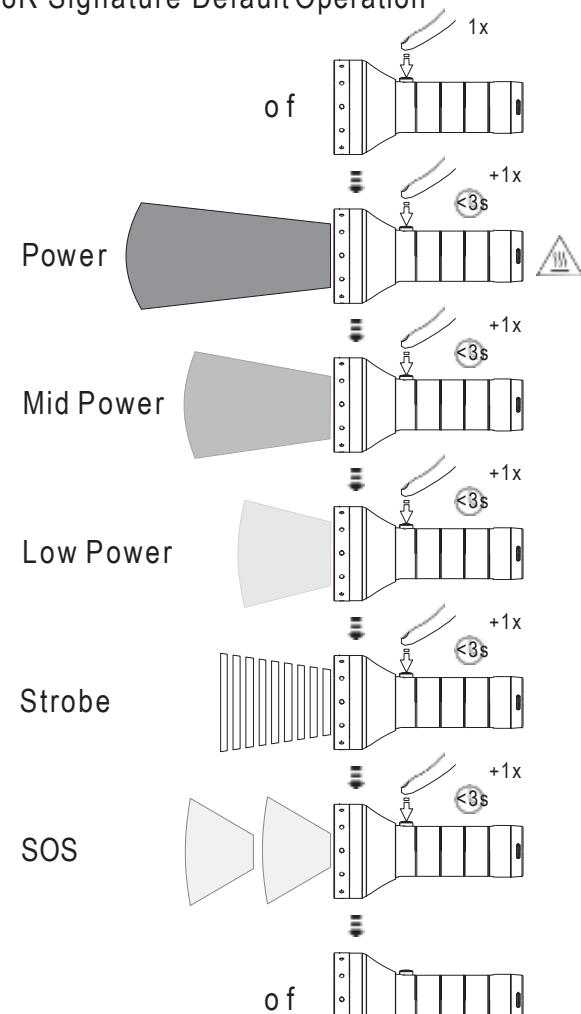

Magnetic Charging System

Transportation Lock

P18R Signature

P18R Work

P18R Work Default Operation

P18R Signature Default Operation

Battery Replacement

Backup Mode