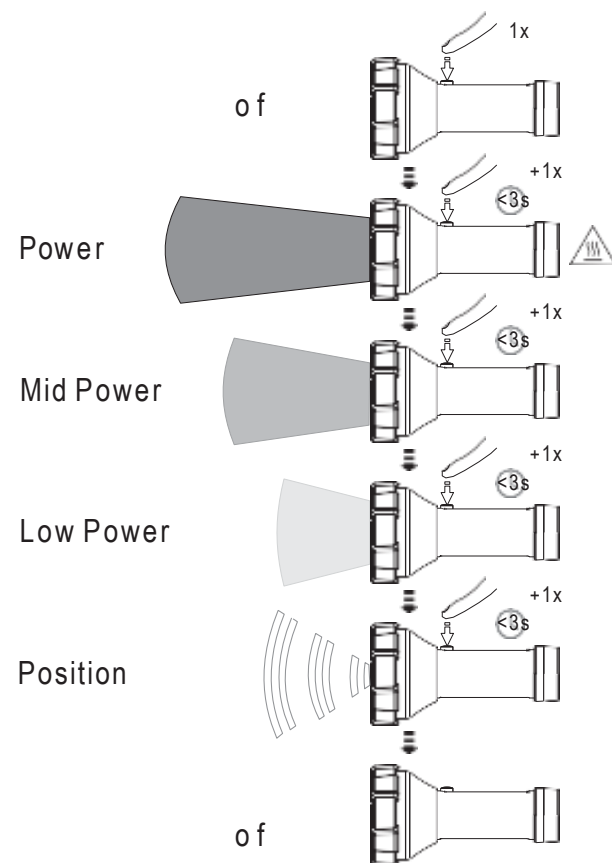

Magnetic Charging System

Transportation Lock

P18R Signature

P18R Work

P18R Work Default Operation

P18R Signature Default Operation

Battery Replacement

Backup Mode