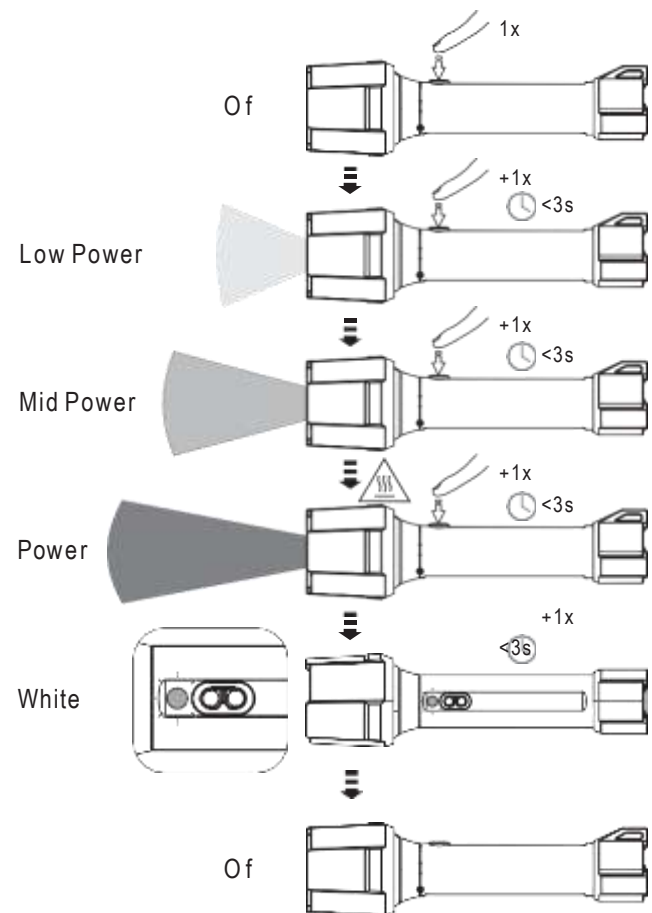

P6R Work

P7R Work

Magnetic Charging System

Default Operation

Boost

Transportation Lock

Advanced Focus System

Battery Replacement