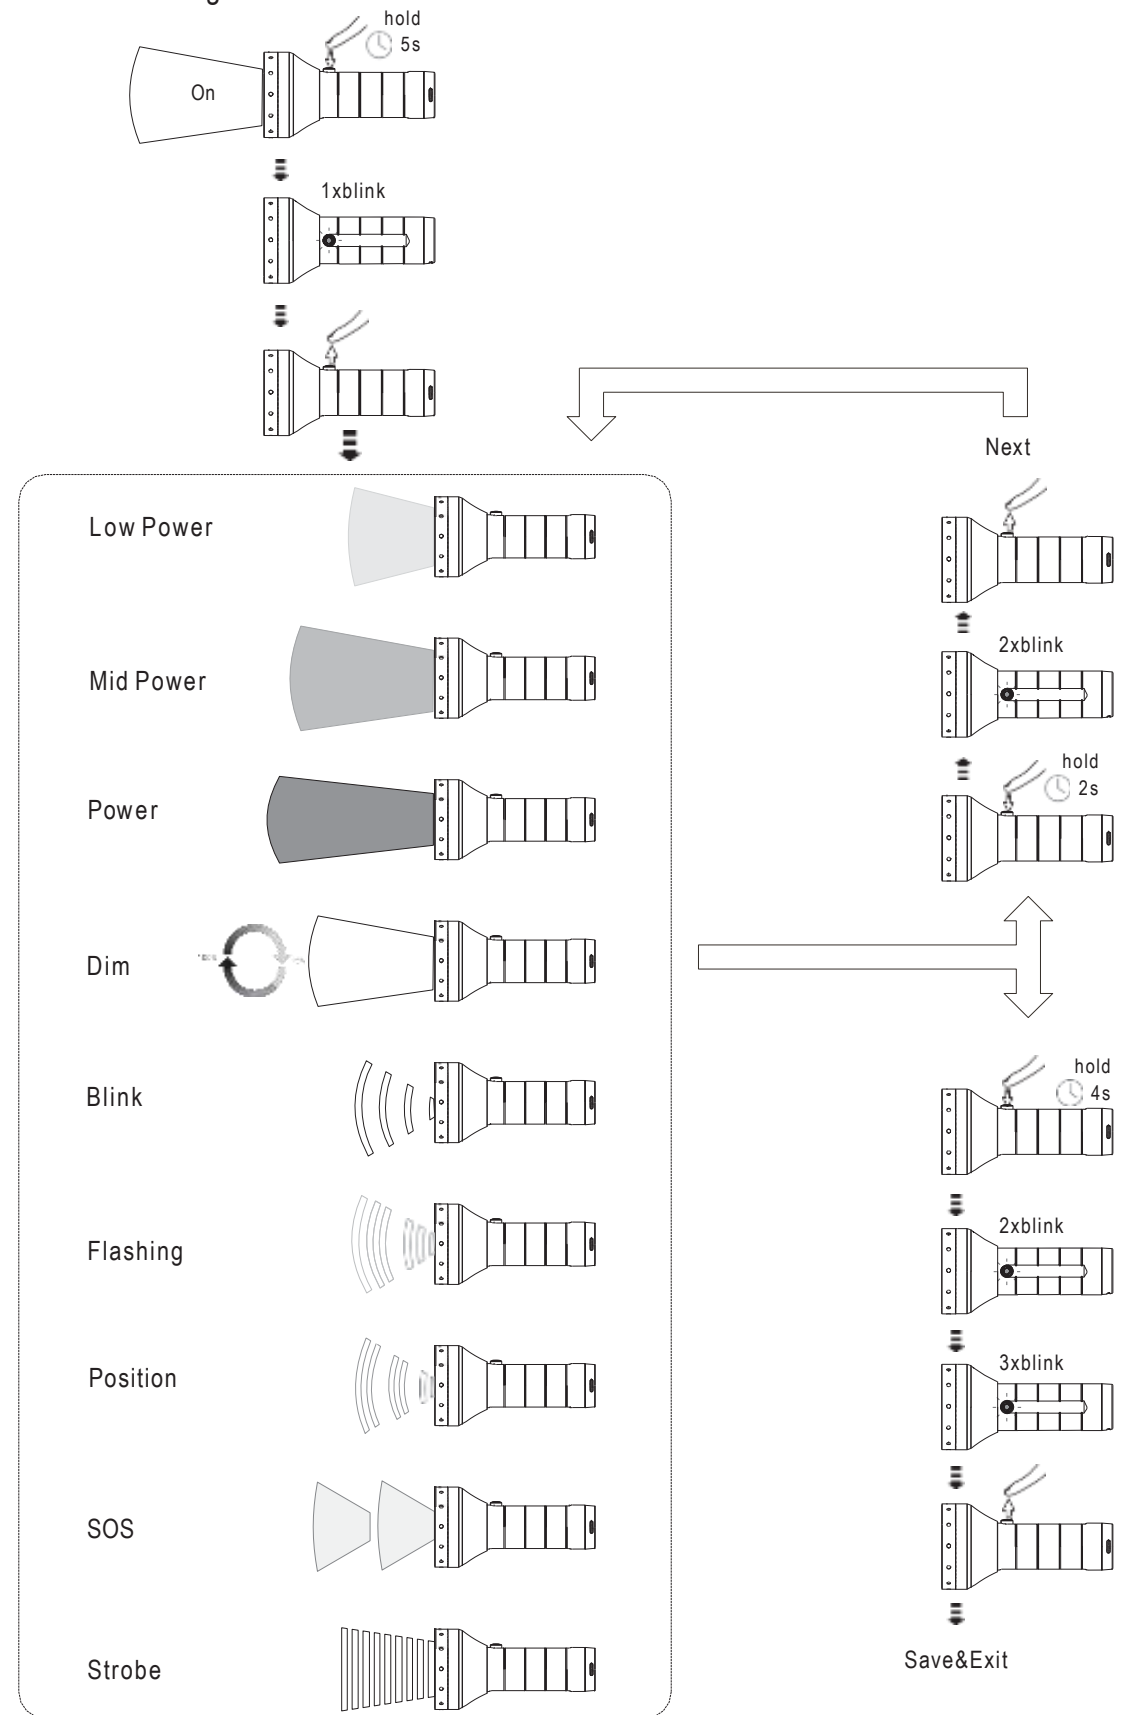

Customizing Functions