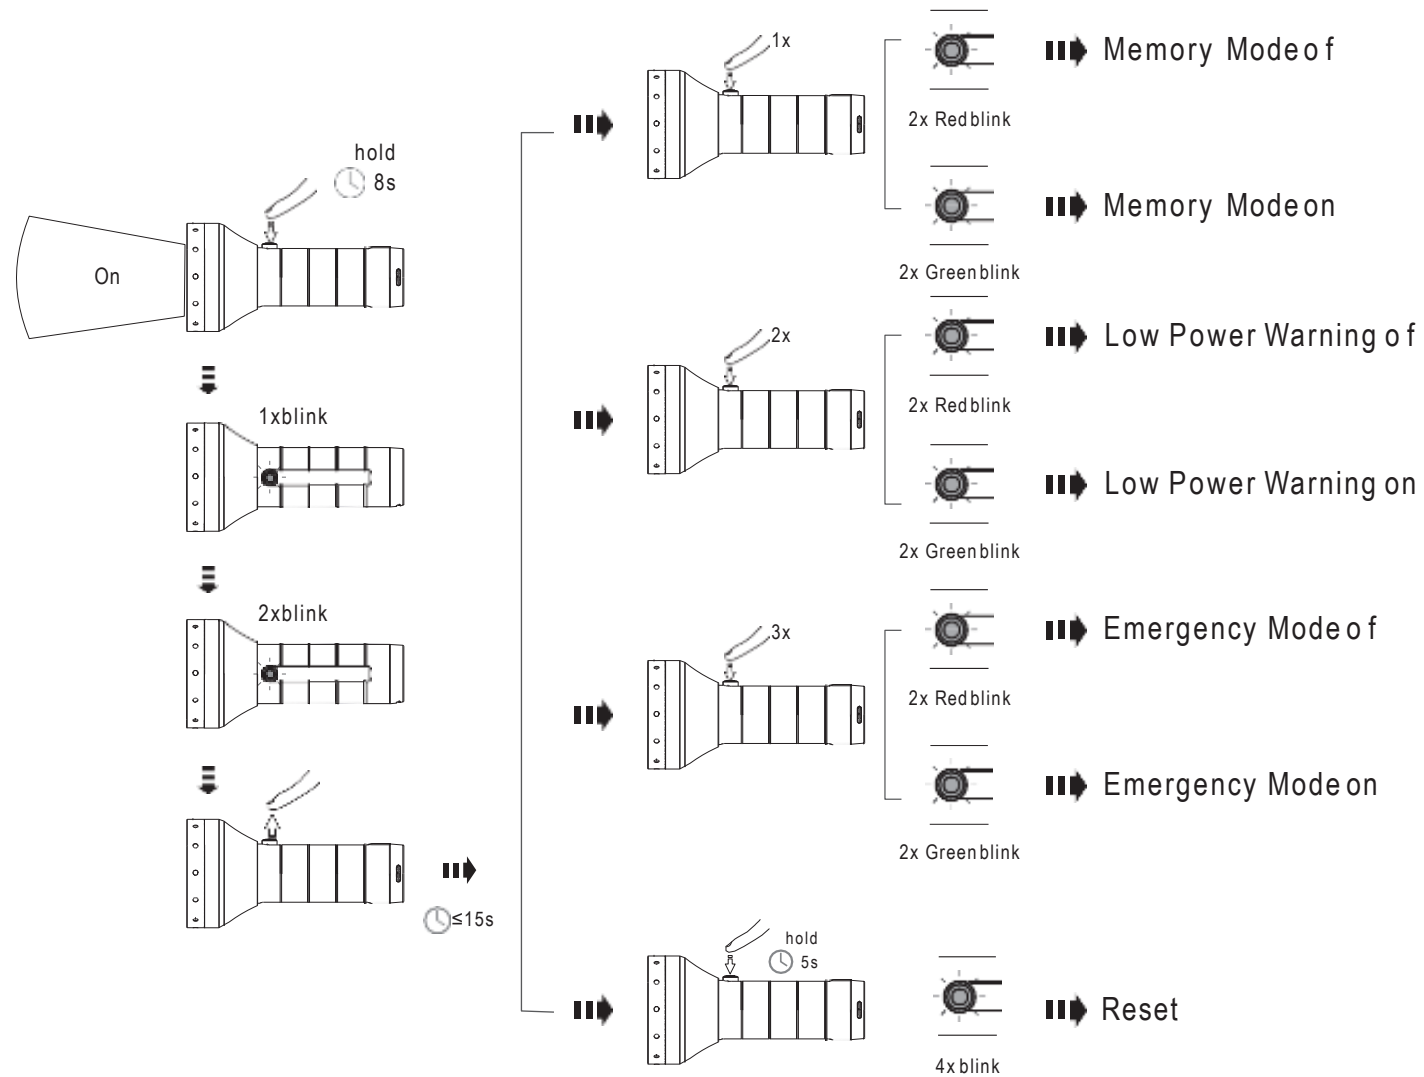

Customizing Light Modes