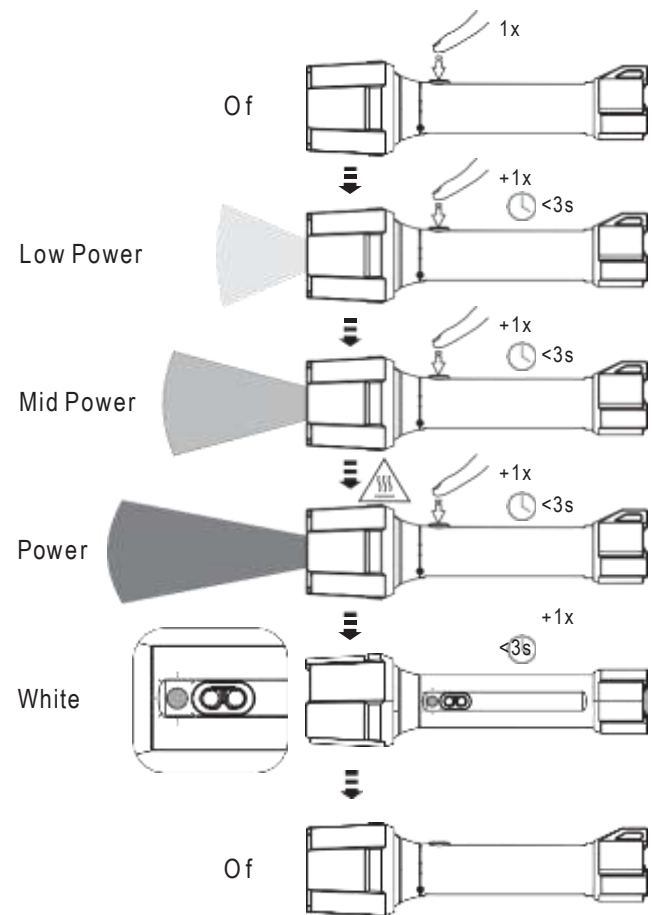

P6R Work

P7R Work

Magnetic Charging System

Default Operation

Boost

Transportation Lock

Advanced Focus System

Battery Replacement