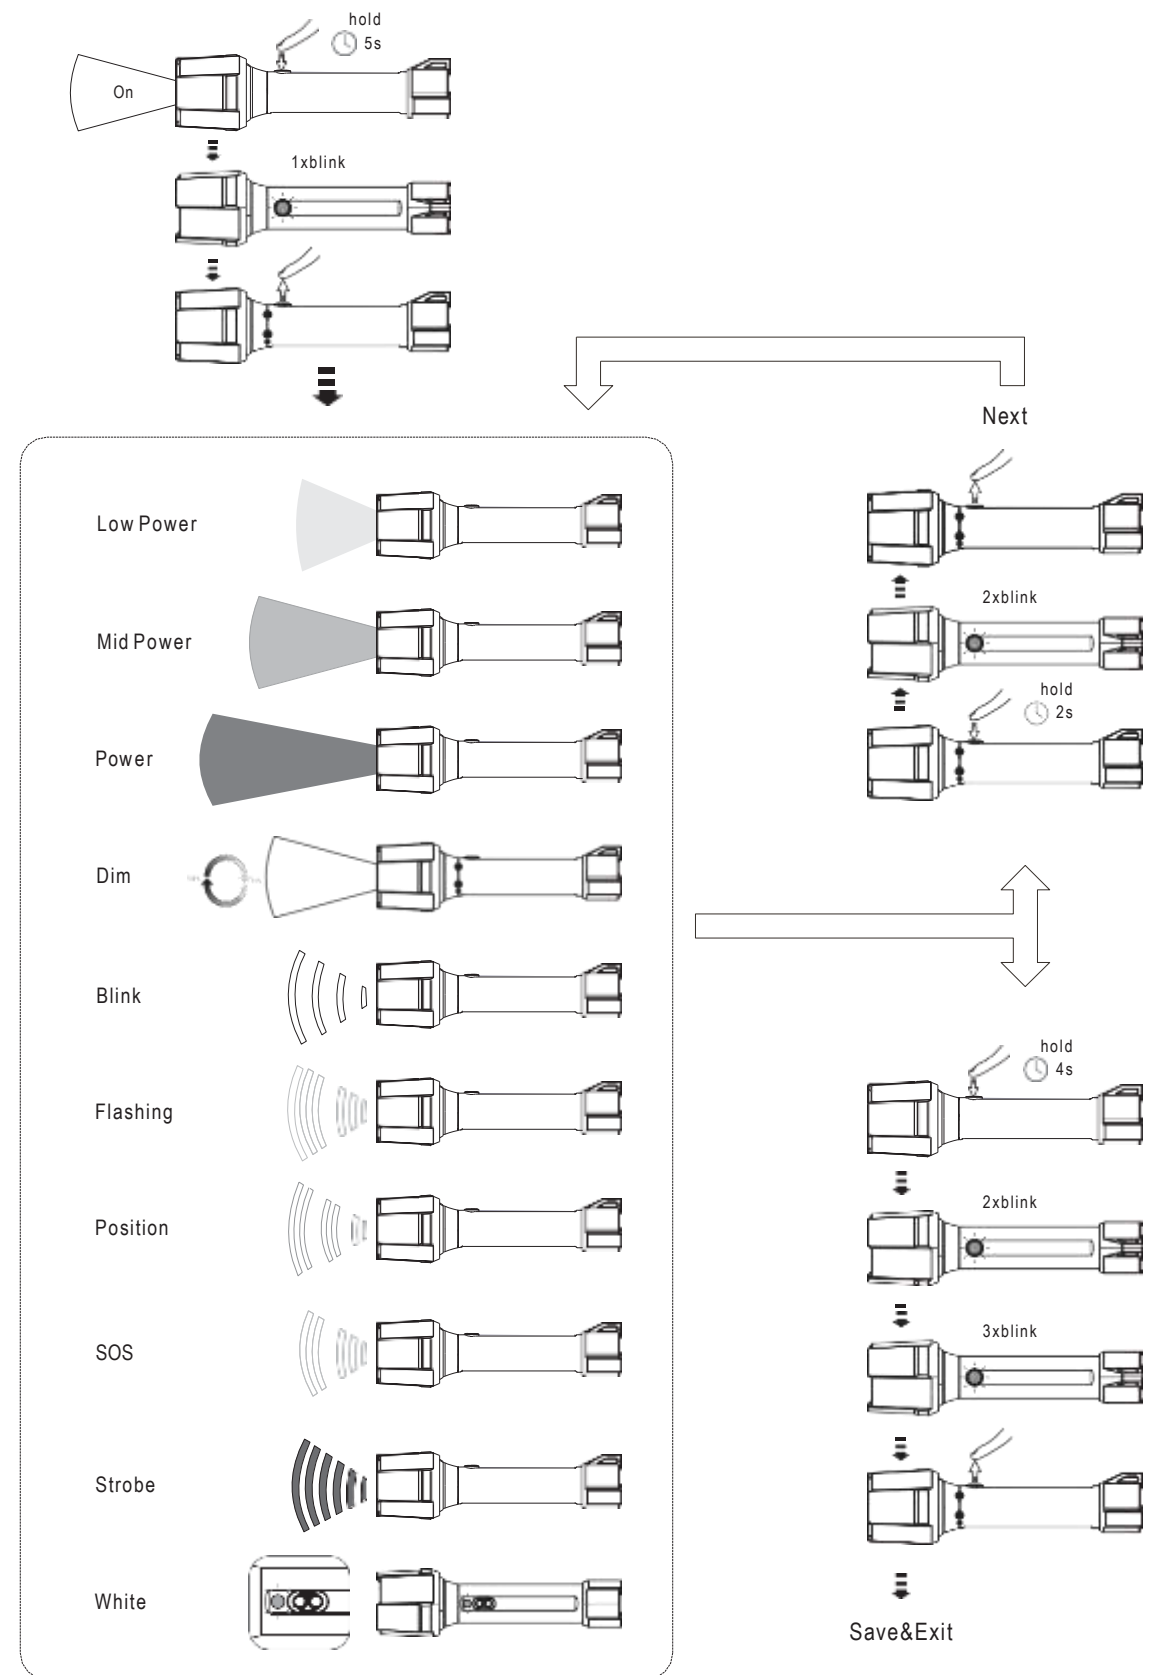

Customizing Light Modes