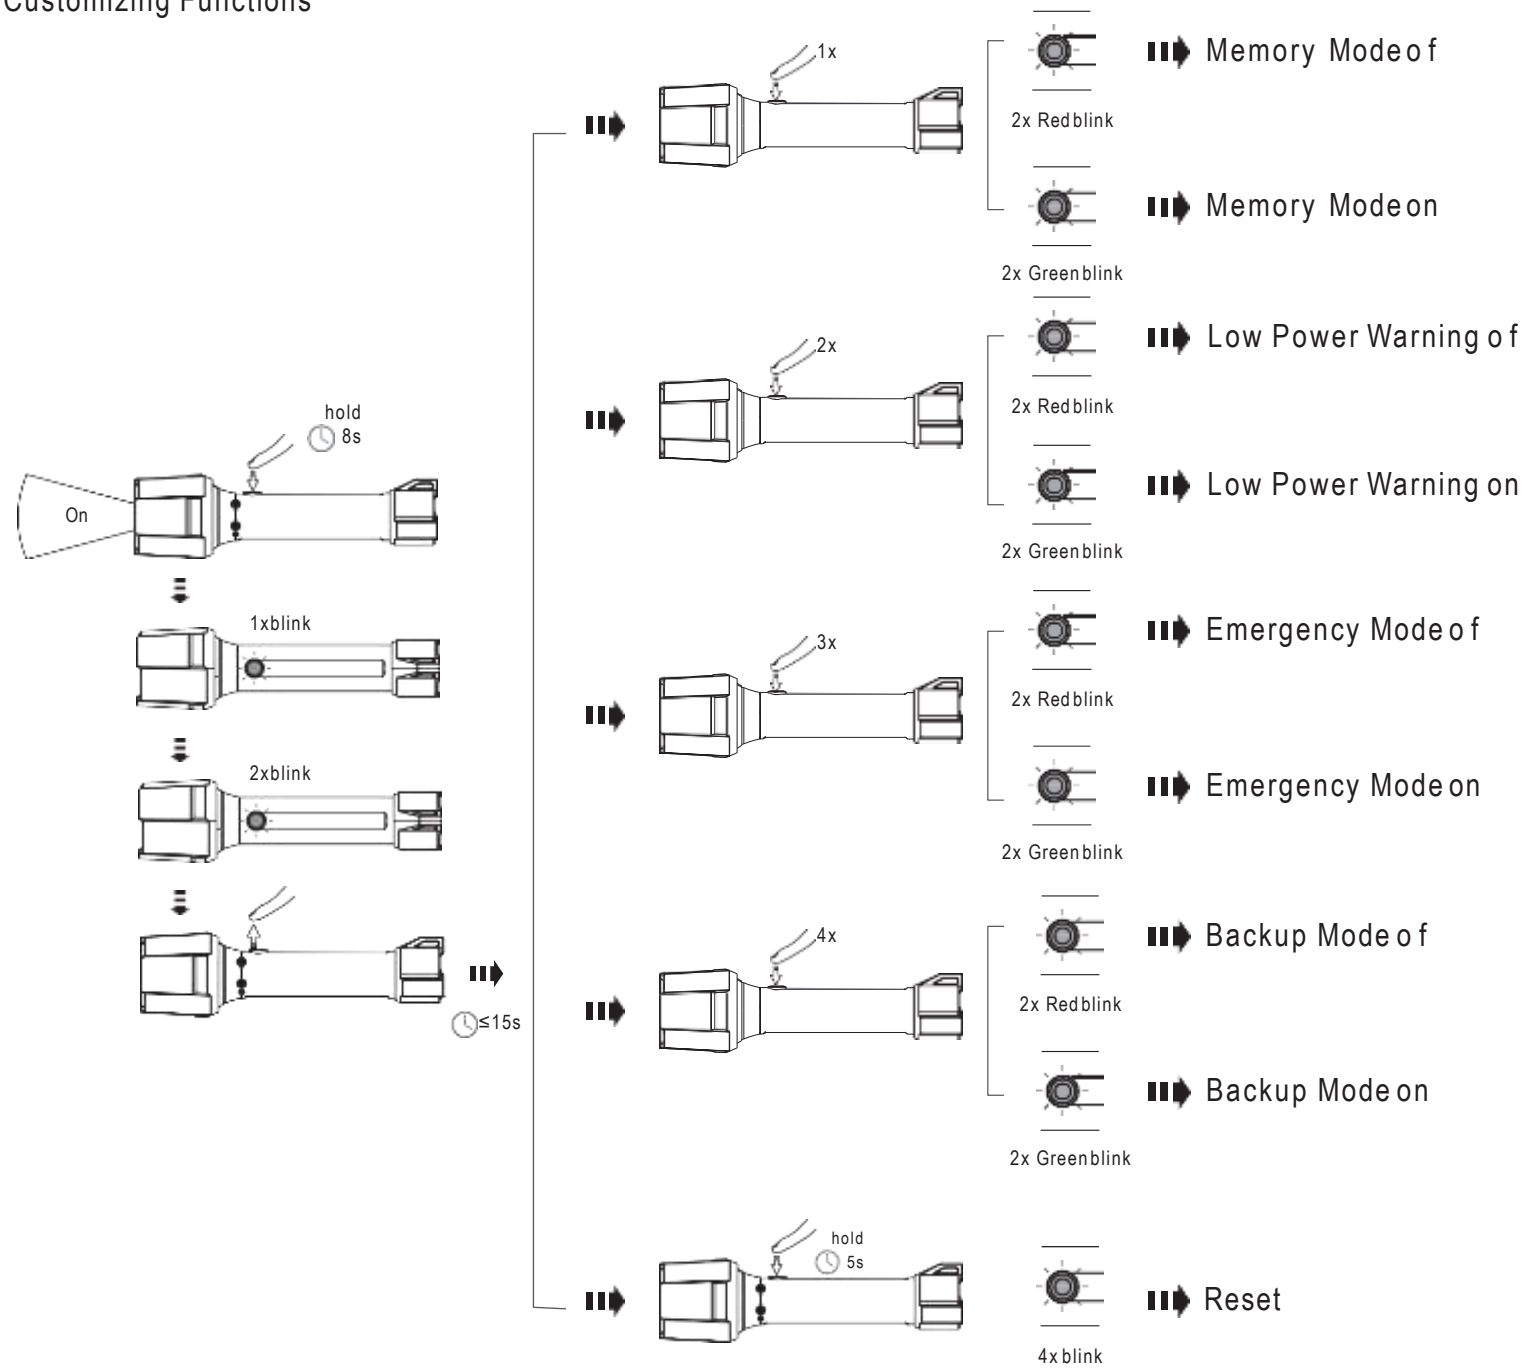

Customizing Functions