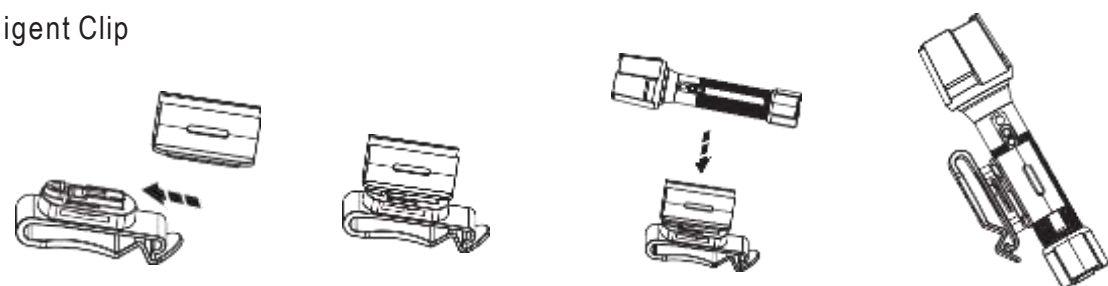

Pouch

Backup Mode

Lanyard

Intelligent Clip

Ledlenser GmbH & Co. KG
Kronenstr. 5-7 • 42699 Solingen • Germany
Phone +49 212/5948-0 Fax +49 212/5948-200
info@ledlenser.com

Customizing Functions

Customizing Light Modes